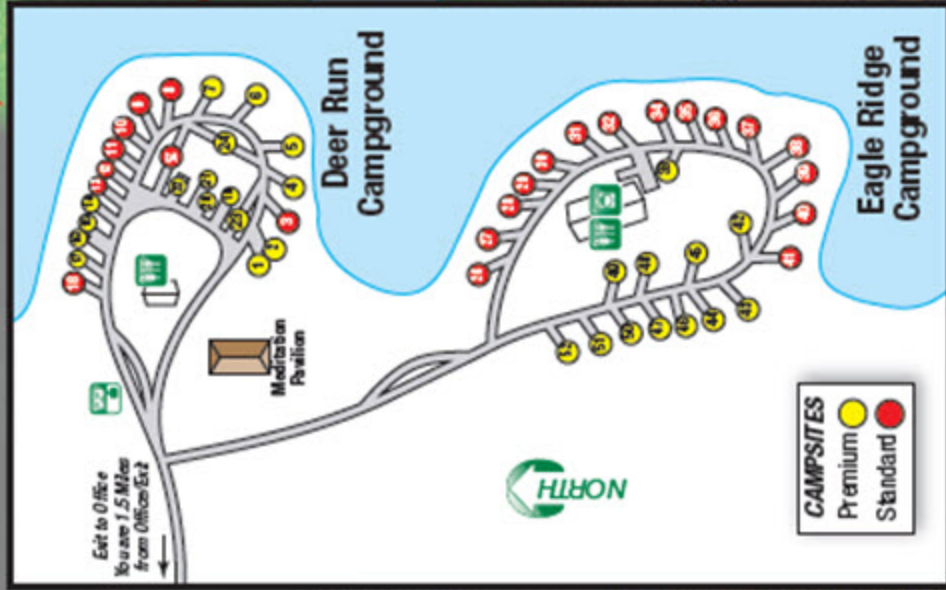

	Restrooms		Cabins (7)
	Laundry		Duplex (1)
	Trail Entrance		Trails, Hiking Only
	Horse Barn		Trails, ORV, Horses, etc.
	Boat Ramp		Trails, Mountain Bikes only
	Primitive Camping		Paved Road
	Gravel Road		

Trace State Park offers approximately 35 miles of multi-use trails for ORV, horse, mountain bike and nature trail (hiking) enthusiasts. Trails mingle through "hills and hollers" and along ridges and swamps. Trail users have the opportunity to observe abundant wildlife and natural features as they hike the vast hardwood forest and swamps.

All Rights Reserved © • Maps Not To Scale

• 1.800.832.3292 • Jennean / Holmes • 8/19

Printed in the USA

**Keep America GREEN!**

**BIKE RENTALS & REPAIRS**

**T TRAILS & TRENDS**

TREK • ELECTRA • CHAKO • KEENS

The Parks You Visit on  
**MOBILERVING.COM**

**AUTO RADIATOR & TOWING**

Towing 24/7 Starting at \$60

662.231.2516 • 3 • \$60

622 Robert E Lee Dr • Tupelo, MS • 662.678.1009

Justin Johnson Owner

Create memories...