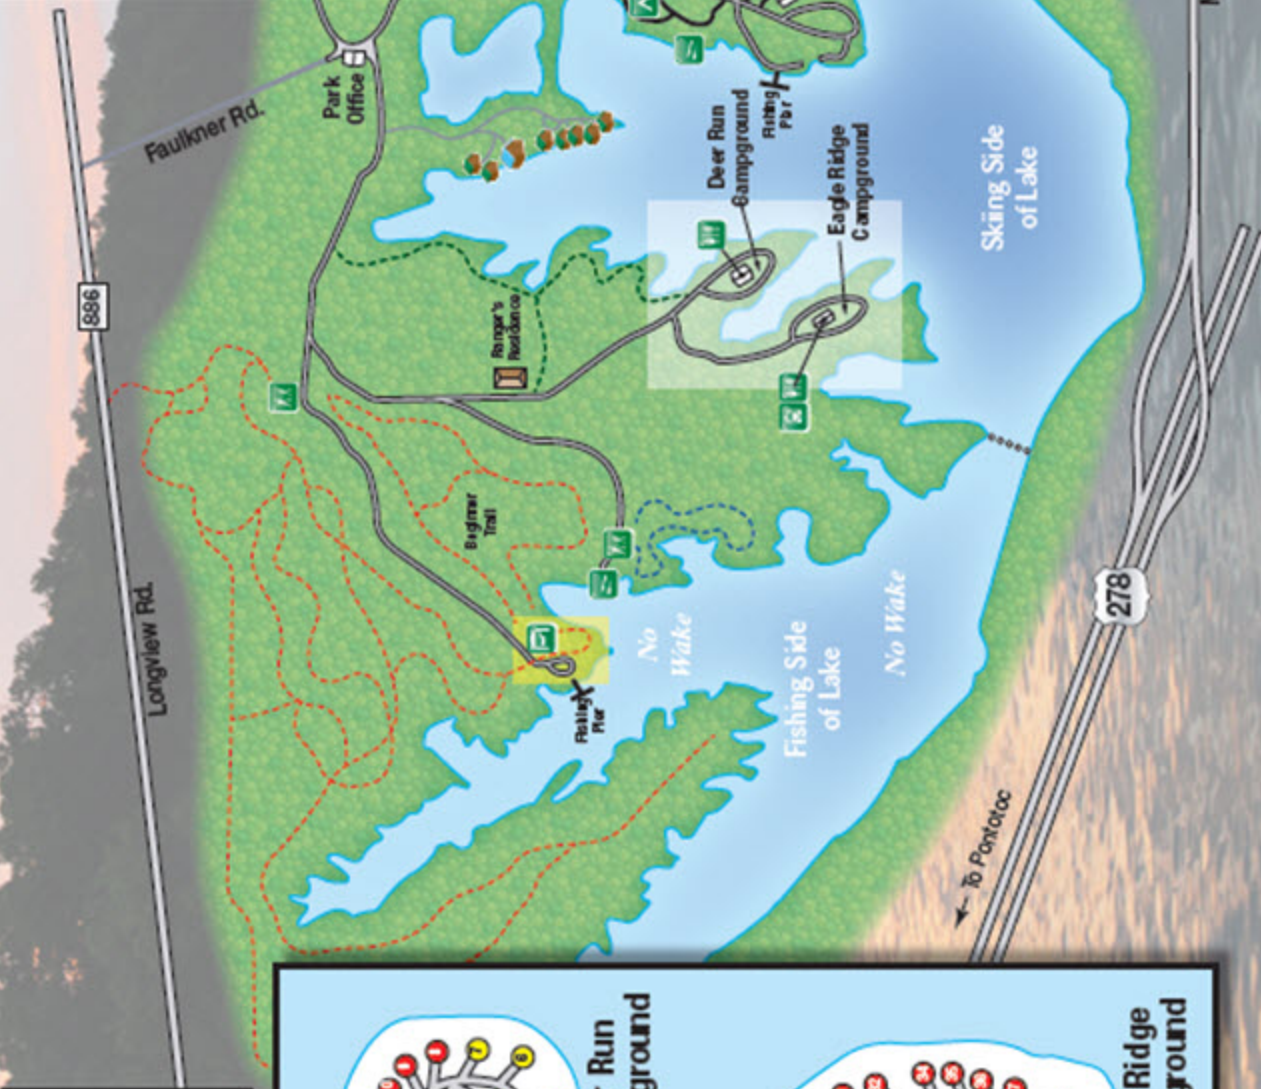

Trace State Park offers approximately 35 miles of multi-use trails for ORV, horse, mountain bike and nature trail (hiking) enthusiasts. Trails mingle through "hills and hollers" and along ridges and swamps. Trail users have the opportunity to observe abundant wildlife and natural features as they hike the vast hardwood forest and swamps.

All Rights Reserved © • Maps Not To Scale

• 1.800.832.3292 • Jennean / Holmes • 8/19

Printed in the USA

**Keep America GREEN!**

**BIKE RENTALS & REPAIRS**

**T TRAILS & TRENDS**

TREK • ELECTRA • CHAKO • KEENS

The Parks You Visit on  
**MOBILERVING.COM**

**AUTO RADIATOR & TOWING**

Towing 24/7 Starting at \$60

662.231.2516 • 3 • \$60

622 Robert E Lee Dr • Tupelo, MS • 662.678.1009

Justin Johnson Owner

Create memories...

**GO CAMPING**