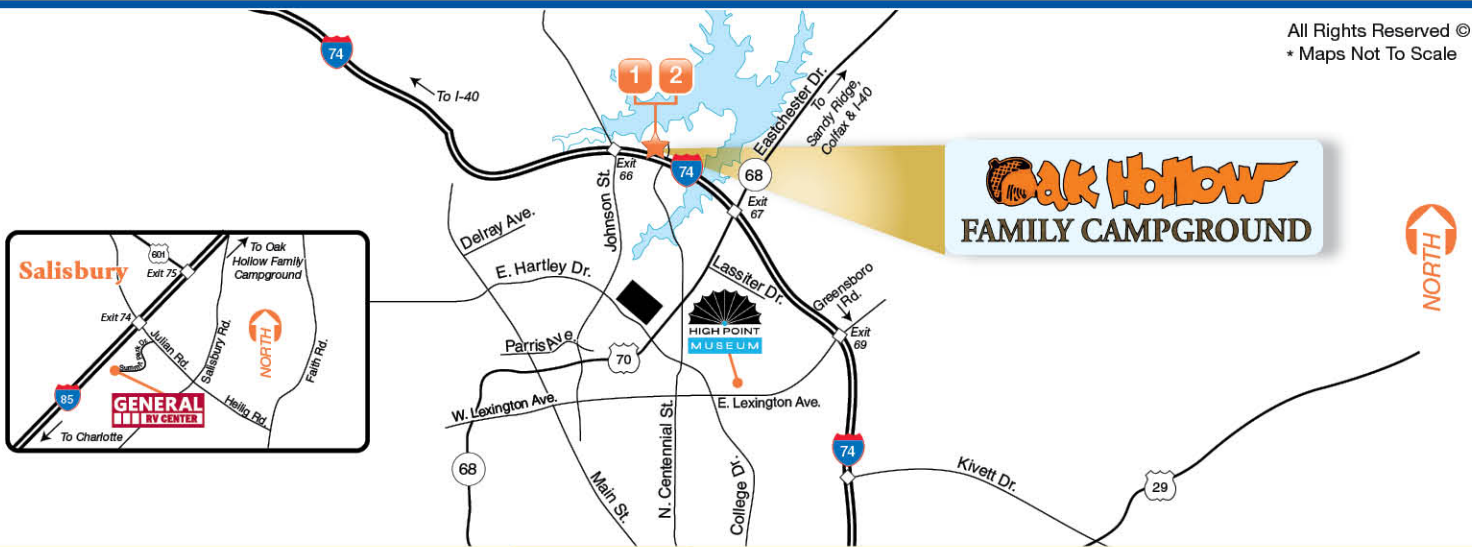

CITY OF
high point.

PARKS &
RECREATION

Scan Here for
Campground Rules

Check-in: 2 p.m. - 7:30 p.m. • Check-out: Noon

Quiet Hours: 10 p.m. - 7 a.m.

Office/Store Hours: 8 a.m. - 7:30 p.m. Daily
RV & Camping Supplies

All Rights Reserved ©
* Maps Not To Scale

Oak Hollow
FAMILY CAMPGROUND

Southwest Publications

• Karen / Roberts • 8/25

Printed in the USA

GSO Mobile RV Repair
Certified RV Technician

We come to wherever your RV is located, at your house, storage or campground. Tired of waiting and overpaying at the dealerships? Call today for friendly, affordable and on-site mobile RV repair.

CALL OR TEXT
Website: GSOrv.repair
(336) 736 - 4480

Thank You!

When using the services of these advertising businesses, be sure to tell them you are staying at **Oak Hollow Family Campground.**

EXPLORE HIGH POINT'S HISTORY!

Living History Demonstrations in the Historical Park

Family Programs, Events & Exhibits

1859 E. Lexington Ave. High Point | 336.885.1859
highpointmuseum.org - FREE ADMISSION

Museum closed Summer of 2025
Historical Park open Saturdays 10 a.m. to 4:30 p.m.

Join us TODAY!

Find us on [facebook.](http://facebook.com)

thervBunch.com

GENERAL RV CENTER.

Scan to see our North Carolina location

RV SALES | SERVICE | PARTS
GeneralRV.com

PAY LESS VACATION MORE.

Now Open in Salisbury

RV RESCUE

Maintenance, Service, Repair

3720 Kivett Drive High Point, NC 27263

rv.rescue.help@gmail.com

336-307-9377