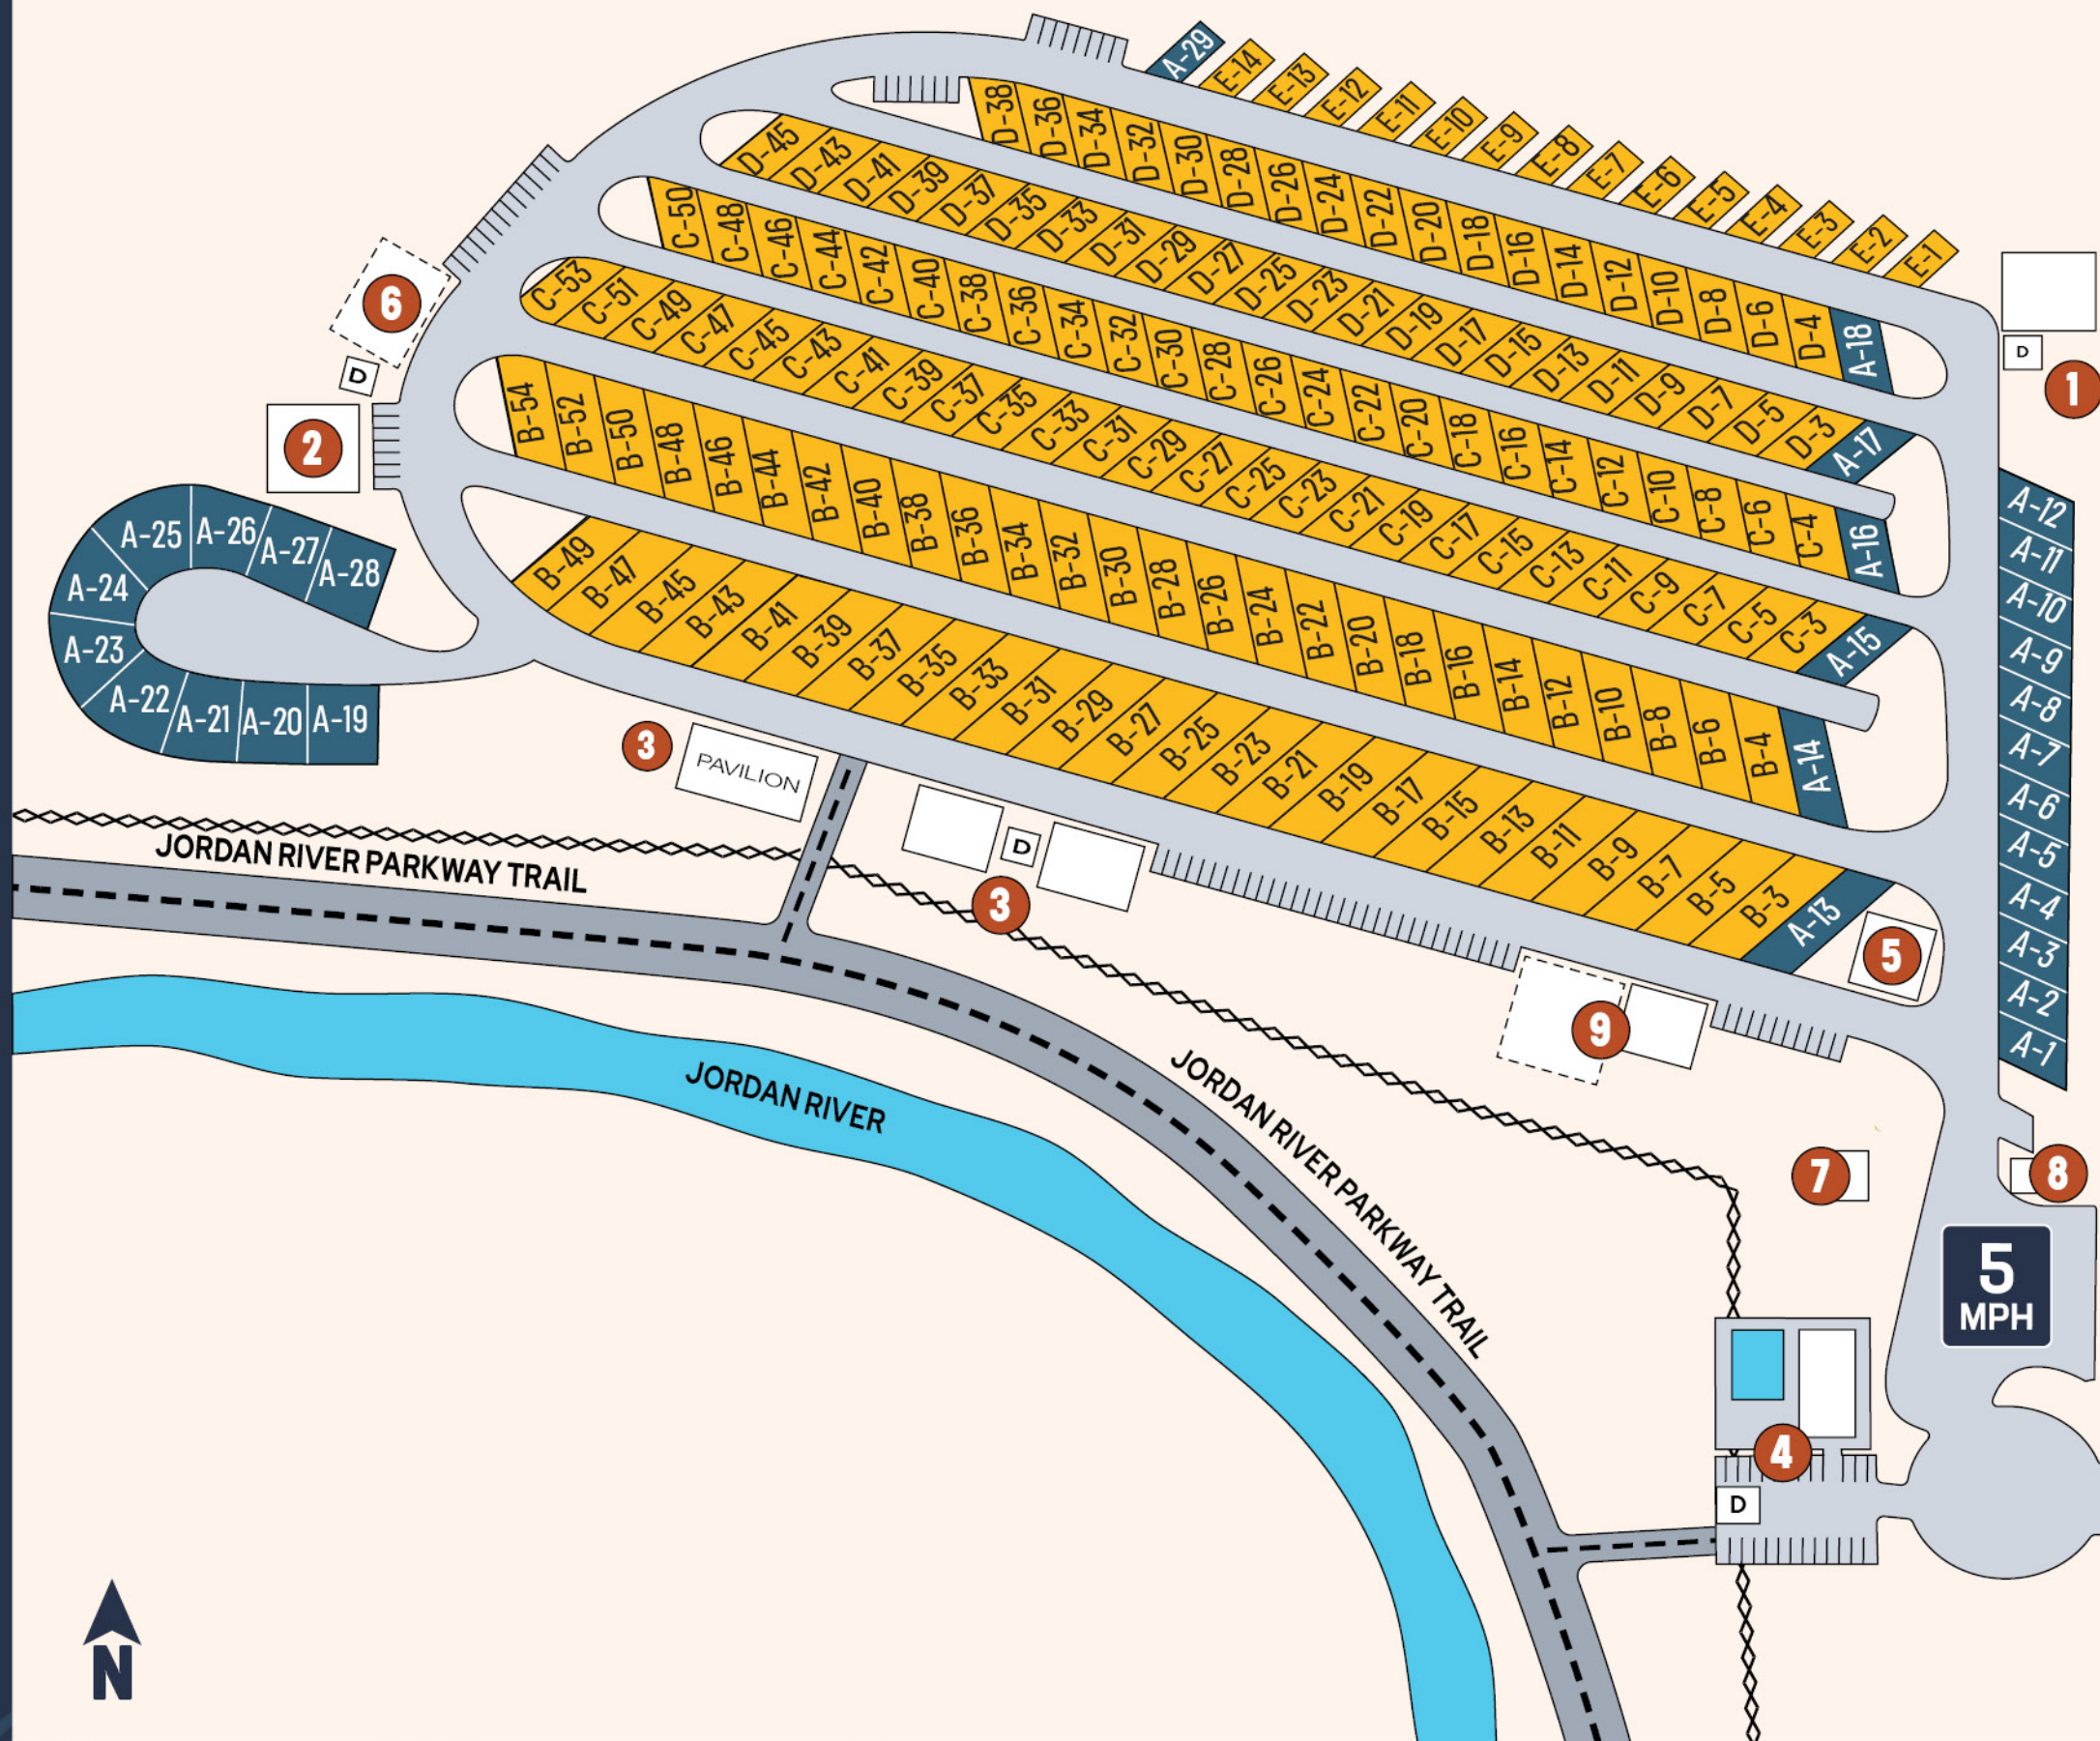

Scan QR code for
rules and regulations

Watch to get a sneak
peek of our resort

Amenities

- 1 Amenity Area 1 (Restroom Code: _____)**
 - Dumpster
 - Restroom
 - Showers
- 2 Amenity Area 2 (Restroom Code: _____)**
 - Dog Park
 - Dog Wash
 - Dumpster
 - Restroom
 - Showers
- 3 Amenity Area 3 (Restroom Code: _____)**
 - Bean Bag Toss
 - Chess Set
 - Dumpster
 - Restroom
 - Showers
 - Pavilion
- 4 Clubhouse (Restroom Code: _____)**
 - Dumpster
 - Laundry
 - Parking
 - Restroom
 - Swimming Pool
- 5 Community Fire Pit**
- 6 Dog Park**
- 7 Playground**
- 8 Propane**
- 9 Sports Area**
 - Basketball
 - Dog Park

Site Types

- RV Sites
- Vacation Rentals

GENERAL RV CENTER

PAY LESS VACATION MORE.
Now Open in South Weber

Scan to see our Utah locations

RV SALES | SERVICE | PARTS
GeneralRV.com

Canyon Mobile RV 20+ Years Combined Experience

PARK CITY

1 6 7 8

5

4

3 2

15 80 215 89 171 154 68 36

200 S 400 West

Emigration Canyon

Milcreek Canyon

Big Cottonwood Canyon

Exit 289 E 13200 S S 150 E

Southfork Dr.

Dear Valley Dr.

General RV Center

All Rights Reserved ©
• Maps Not To Scale

Printed In the USA