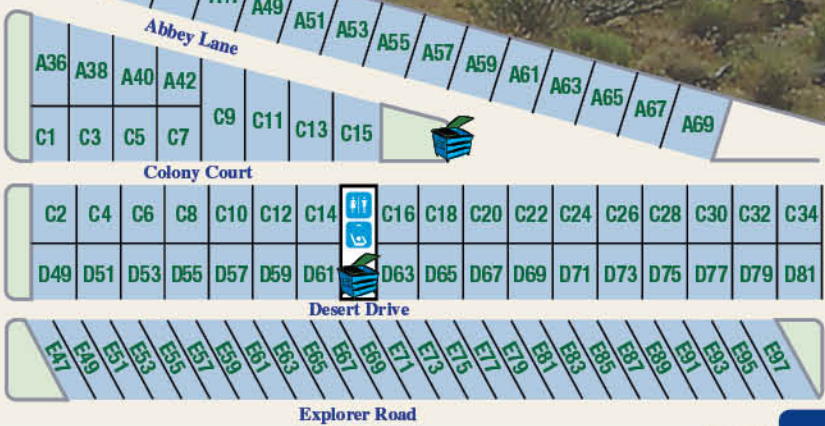

- Propane
- Pet Area
- Trash Bins
- Restrooms
- Men
- Women
- Showers (Men & Women)
- Laundry
- Pay Phone
- Dump Station

Gateway to the Real Old West!

FREE Wi-Fi
 Obtain Secured Code in Office

SPEED LIMIT 10MPH