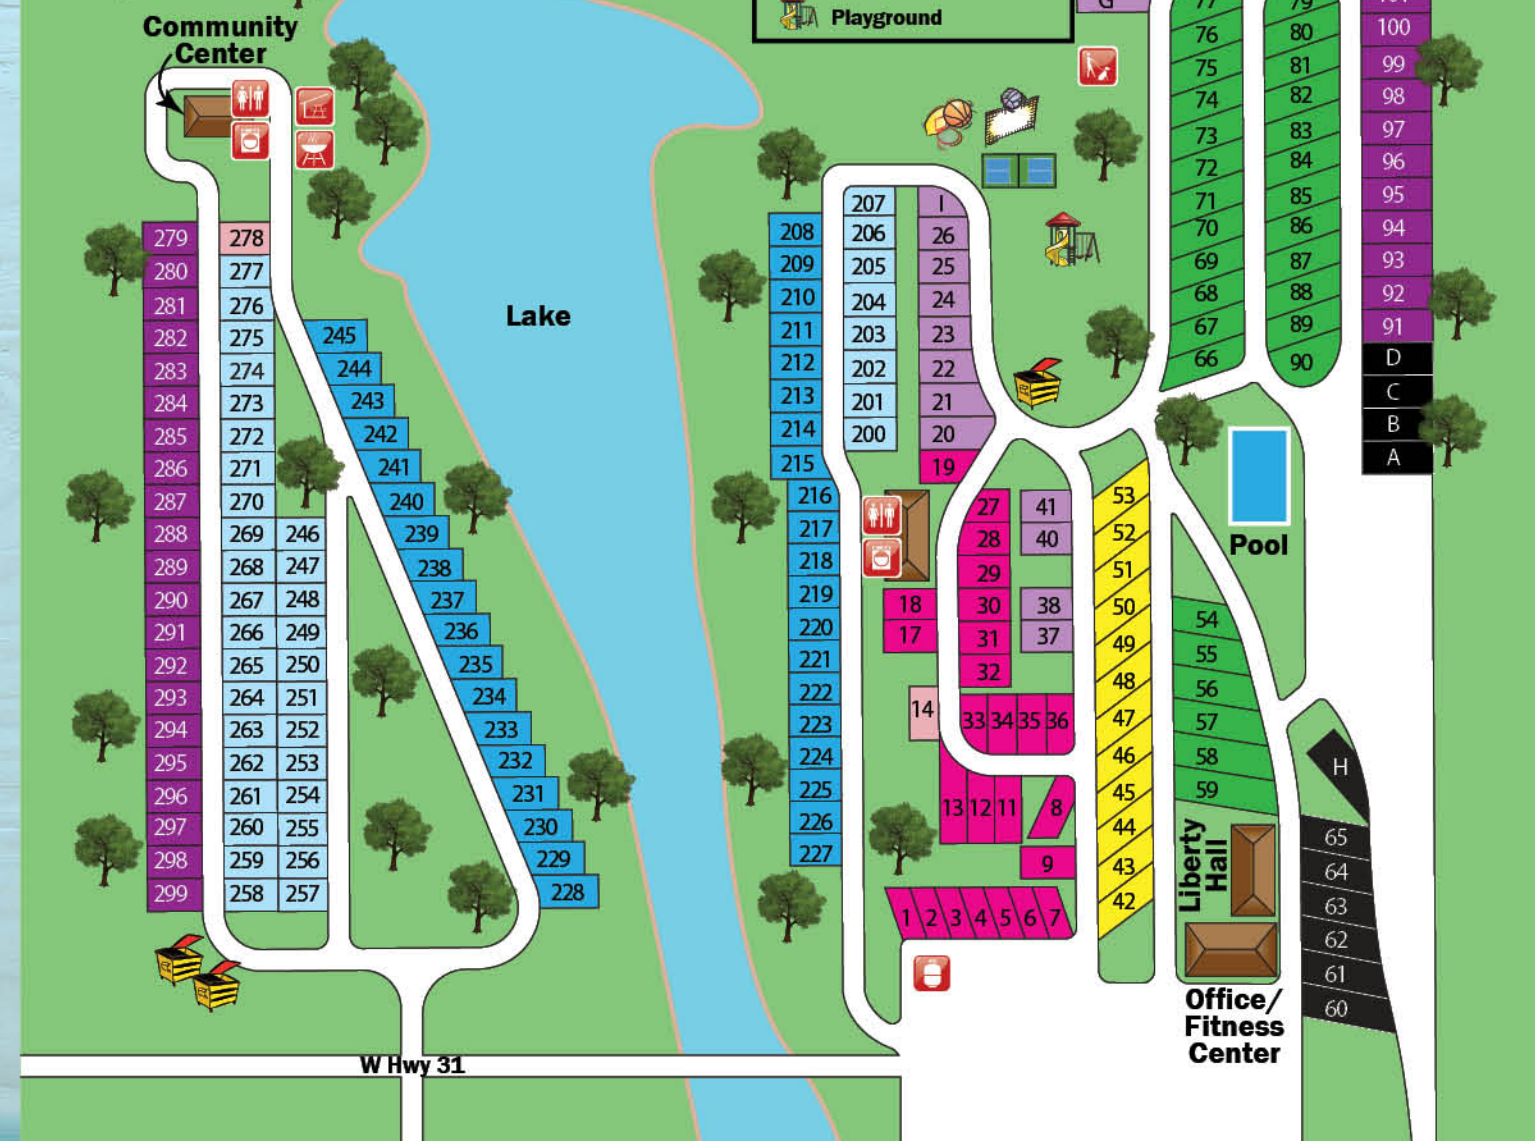

American RV Park

CORSICANA, TEXAS
WWW.AMERICANRVPARKCORSICANA.COM

4345 W. Hwy. 31 | Corsicana, TX 75110
(903) 872-0233 | info@americanrvparkcorsicana.com

PARK AMENITIES

- Pool
- 2 Dog Parks
- Dump Station
- Free WI-FI
- Function Room
- Private Restrooms/Shower (for overnight Guests)
- 3 Laundry Facilities - Door Code # _____
- Fitness Center – Door Code # _____
- Sport Court (basketball, volleyball and pickleball)
- 3.5 Acre Catch and Release Fishing Lake
- Outdoor Picnic and Covered Pavilion with Grill
- Onsite Propane Filling Station
- Community Center
- Children's Playground

IMPORTANT PHONE NUMBERS

Park Office (903) 872-0233
For Emergencies Call 911 or
Corsicana Police (903) 654-4902
Navarro County Sheriff (903) 654-3001
Corsicana Fire & Rescue (903) 654-4956

Thank you for choosing the American RV Park in Corsicana, Texas. We're looking forward to seeing you again soon.

All Rights Reserved © 2024

Printed On Recycled Paper

Check-In Time: 2:00 PM
Check-Out Time: 11:00 AM

Quiet Hours:
9:00 PM - 8:00 AM

Your Site #

LEGEND

- Waterfront Site
- Scenic Waterfront Site
- Premium Site
- Covered Back-In Site
- Standard Pull-Thru Site
- Standard Back-In Site
- Fenced Site
- Tiny House
- Daily Site
- Restroom
- Laundry
- Dog Park
- Propane
- Covered Pavilion
- Grill
- Basketball
- Volleyball
- Pickleball
- Playground

157	121	118
156	124	117
155	126	116
154	128	115
153	130	114
152	131	113
151	133	112
150	134	111
149	136	110
148	138	109
147	140	108
146	142	107
145		106
144		105
143		104
		103
		102
		101
		100
		99
		98
		97
		96
		95
		94
		93
		92
		91
		D
		C
		B
		A