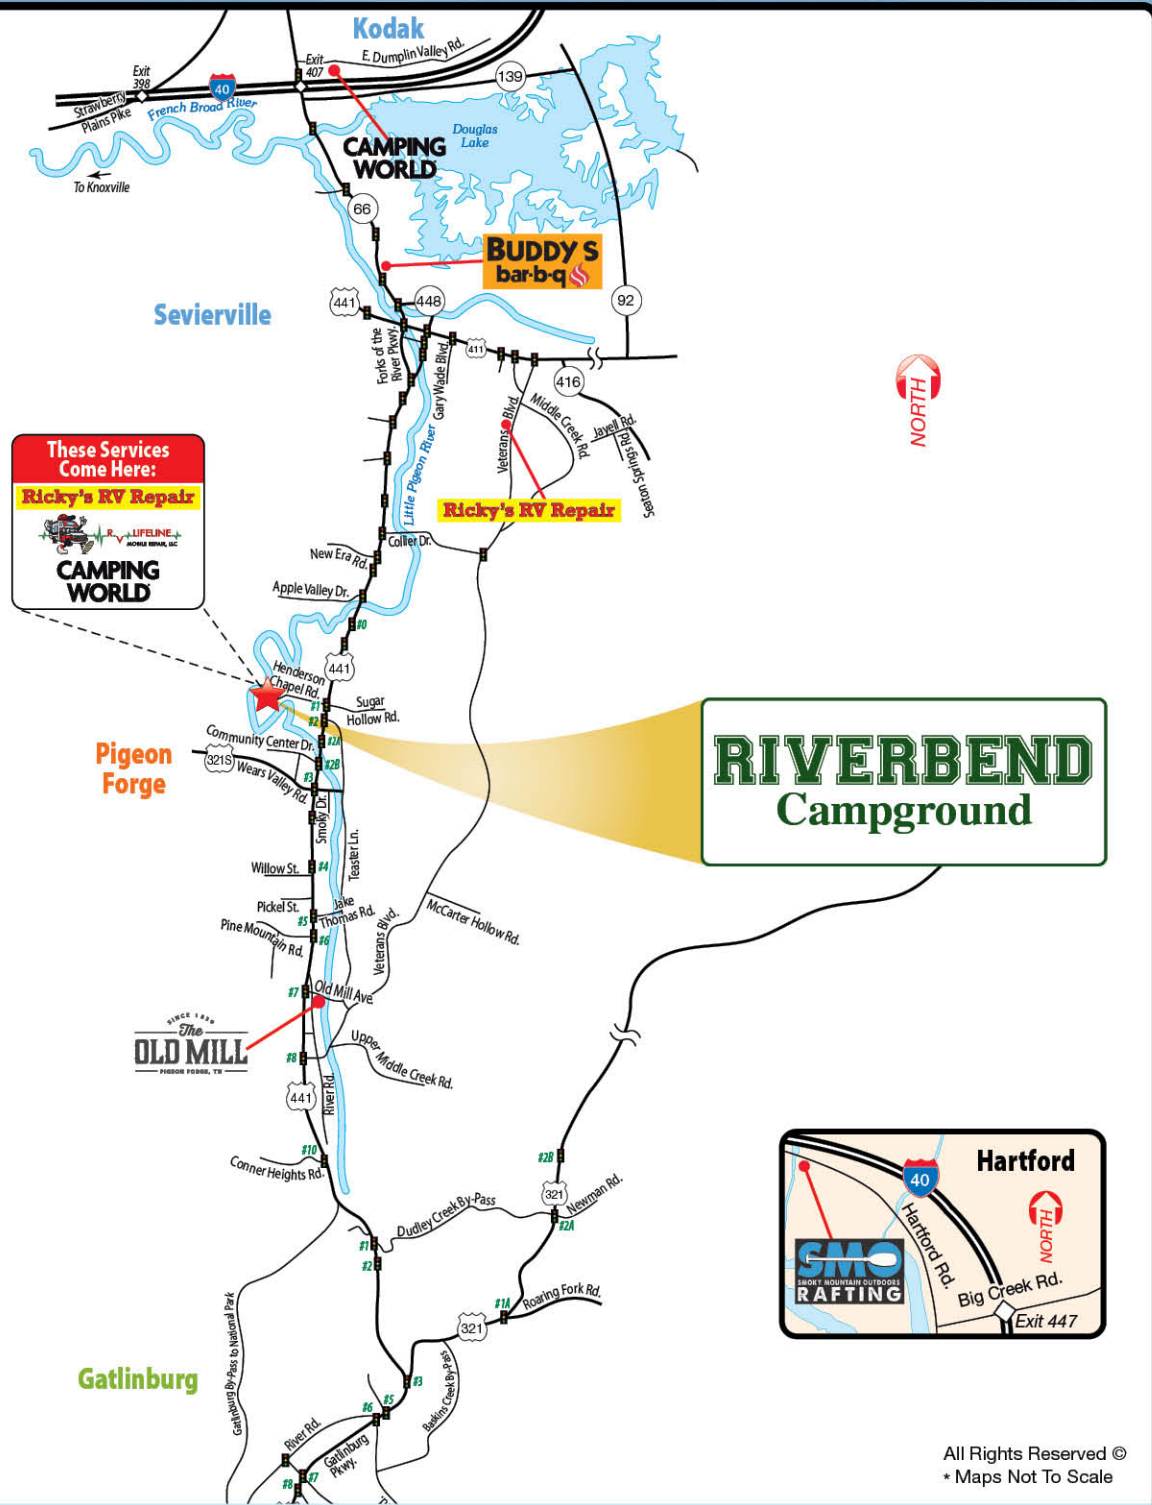

These Services Come Here:
Ricky's RV Repair
CAMPING WORLD

RIVERBEND
Campground

All Rights Reserved ©
* Maps Not To Scale

INTERNET

Wireless internet access is available to all of our guests free of charge. Wireless access is provided on an "as is" and "as available" basis. Riverbend does not warrant that the service will be uninterrupted or error-free. However, every effort is made to ensure that wireless internet access is available at all times.

Please note:
Due to heavy use of our internet system, management requests that you **disconnect your wireless connection after using.** (Closing your computer or closing Internet Explorer does NOT disconnect your wireless connection. You need to actually click on disconnect!!!) This will give other campers the opportunity to log on. Help us to serve you better by saving bandwidth.

Connect to Riverbend secure - password: RiverCamping#1 (password is case sensitive)

RATES

March 1st $61.00 + Tax
Additional people, Age 12 & over, $2.00 per person.
Check out time is 11:00 am Monday - Saturday; 12:00 noon Sunday.
Late check out fee - $10.00 (must have prior approval from management).
If you need to extend your time for any reason you must check with the office before 9:00 am on the day you are due to check out.

SUNDAY WORSHIP

SUNDAY MORNING WORSHIP SERVICE 9:30 am
The office will be closed 9:30 am - 10:30 am Sunday mornings.
"... By my works I will show you my faith" - James 2:18

PET RULES

1. Pets must be on a leash at all times.
2. No pets are to be left unattended at campsite.
3. Pets may not be left outside at night, nor when you are away from your RV.
4. A pet area has been provided by the river beyond the tent area.
5. Please keep pets off other sites (vacant or occupied).
6. Please be considerate of other campers. **You must clean up after your pet.** Pets must be taken to the designated area when nature calls. Should your pet have an accident, it must be cleaned up immediately. If not, you will be asked to leave.
7. Campers with disruptive pets (barking) and flagrant disregard of pet rules will be asked to leave.
8. No pets in playground, laundry or office.
9. If a pet must be left alone in your RV, you may leave an emergency phone number with the office.

CAMPGROUND RULES