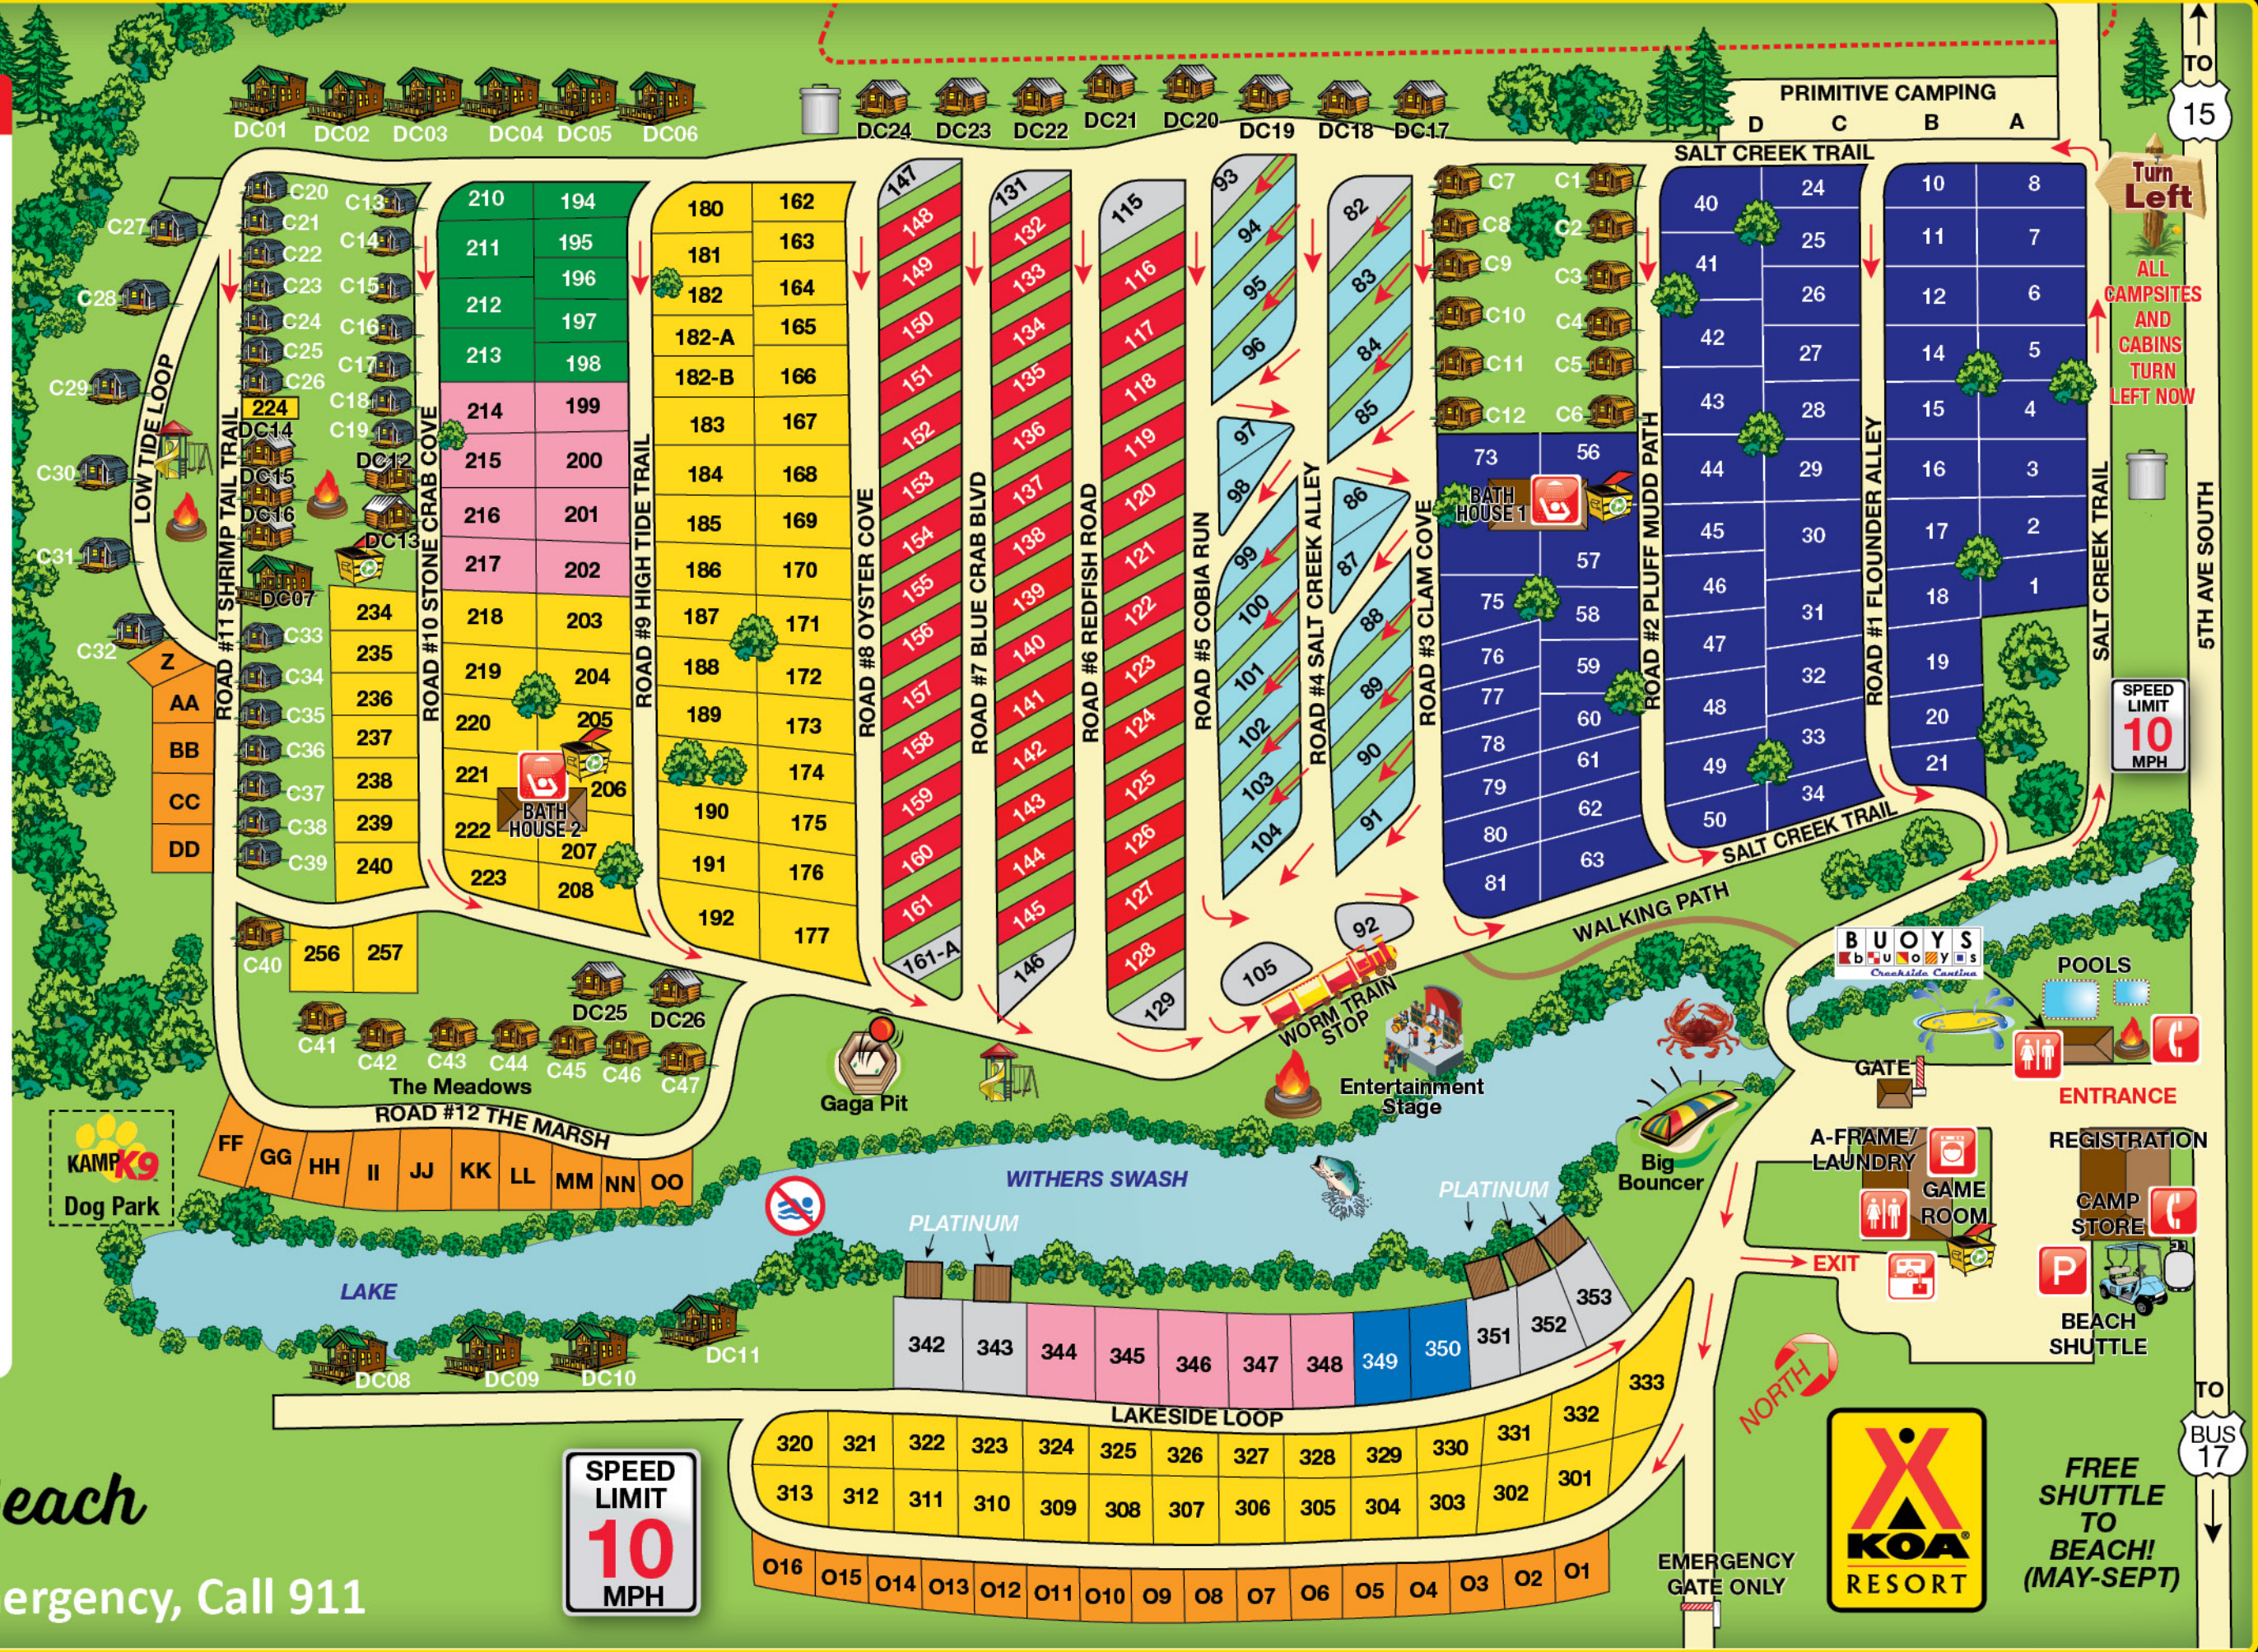

LEGEND

- Platinum Deluxe RV Sites
- Deluxe Full Hook-Up Patio Back-In
- Deluxe Patio Sites
- Deluxe Back-In Patio
- 50/30 Amp Full Hook-Ups Pull-Thru
- Owner Site
- Full Hook-Ups Back-In
- Water & Electric Only
- Tent Sites (No Hook-Ups)
- Deluxe Cabins
- Micro Cabins
- Rustic Plus Cabins
- Rustic Cabins
- Restrooms
- Bathhouses
- Laundry
- Telephone
- Dump Station
- Recycle & Trash
- Trash
- Propane
- Fire Pit
- Splash Pad
- Playground

Myrtle Beach

In Case of Emergency, Call 911

SPEED LIMIT 10 MPH

FREE SHUTTLE TO BEACH! (MAY-SEPT)