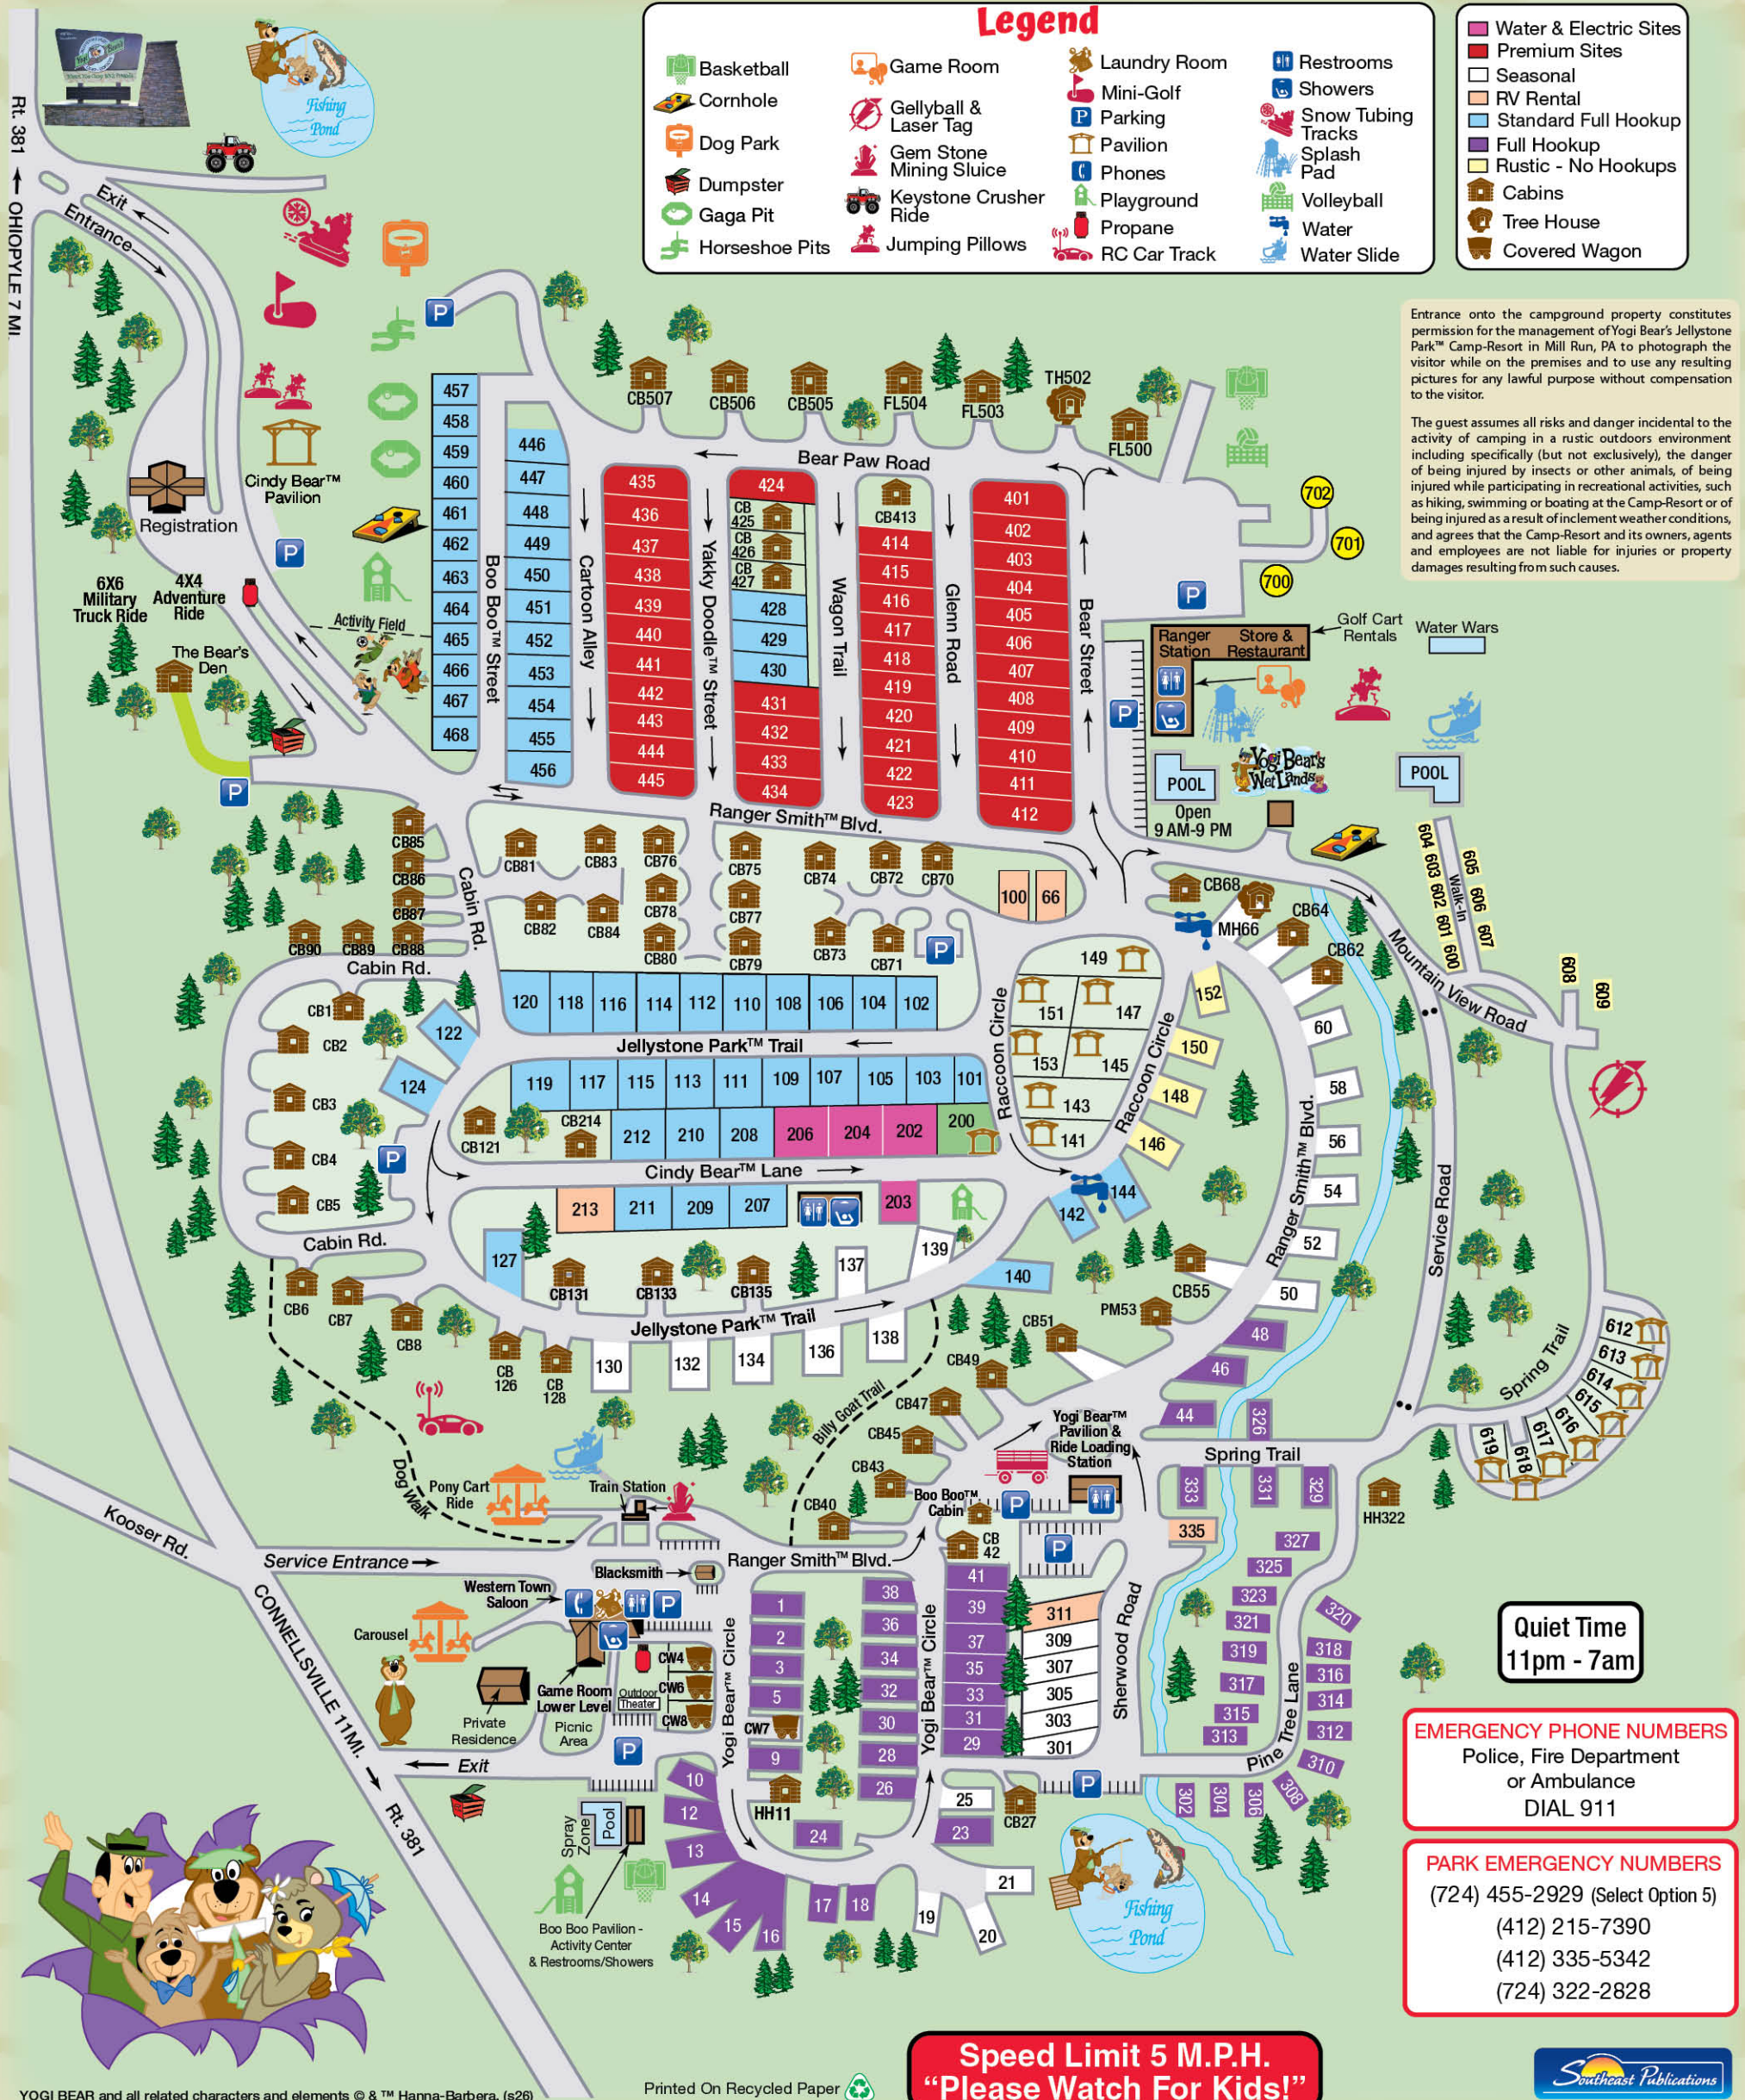

P.O. Box 91 • 839 Mill Run Rd. • Mill Run, PA 15464 • Fayette County • hey yogi@jellystonemillrun.com

1-800-HEY-YOGI • (724) 455-2929

Entrance onto the campground property constitutes permission for the management of Yogi Bear's Jellystone Park™ Camp-Resort in Mill Run, PA to photograph the visitor while on the premises and to use any resulting pictures for any lawful purpose without compensation to the visitor.

1

MELCROFT MARKET
YOUR LOCAL MOUNTAIN MARKET

Groceries • Fresh Cut Meats
Deli • PA Lottery • Catering

Homemade Pizza
Subs, Daily Dinners
& More!

Weekend Specials. Check out our full menu!
melcroftmarket.net

3330 Springfield Pike
Normalville, PA 15469
(724) 455-7200

Our own locally processed
meats, Deli Meats/Cheeses,
Produce, Milk & Dairy
Products, Crafts & Much More

Hours:
Mon 11am - 5pm
Tue - Fri 7am - 5pm
Sat 8am - 4pm

mayscustommeats.com

**Bigan's
AUTO SERVICE**

NORMALVILLE PA
724-455-3509

Oil Changes, Brake Service
Wheel Alignments &
Custom Exhaust

24 Hour
Towing

106 Mill Run Road, Normalville, PA 15469

All Rights Reserved ©
• Maps Not To Scale