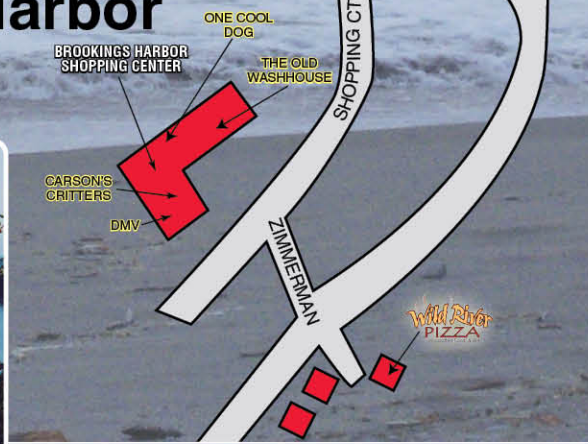

LEGEND

-  FULL SERVICE - BACK-IN
-  PARTIAL HOOK-UPS (NO PET AREA)
-  DRY CAMPING SITES
-  PULL-THRU (FULL SERVICE)
-  BATHROOM
-  COIN OPERATED SHOWERS "GUEST USE ONLY"
-  TRASH CANS
-  DUMPSTER

FACILITIES:

1. Picnic Area
2. Internet Wi-Fi Connection

YOUR SITE # IS

NO REFUNDS

Welcome Aboard

Beachfront RV Park

541-469-5867 • 1-800-441-0856

16035 Boat Basin Rd. • Harbor, OR 97415

Curry County

E-Mail: beachfrontrv@portofbrookingsharbor.com

Website: www.beachfrontrvpark.com

PORT OF BROOKINGS HARBOR

PHONE: (541) 469-2218

WATCH FOR CHILDREN
5
MILES PER HOUR

ENFORCED

Port Of Brookings Harbor

Not For Navigational Purposes