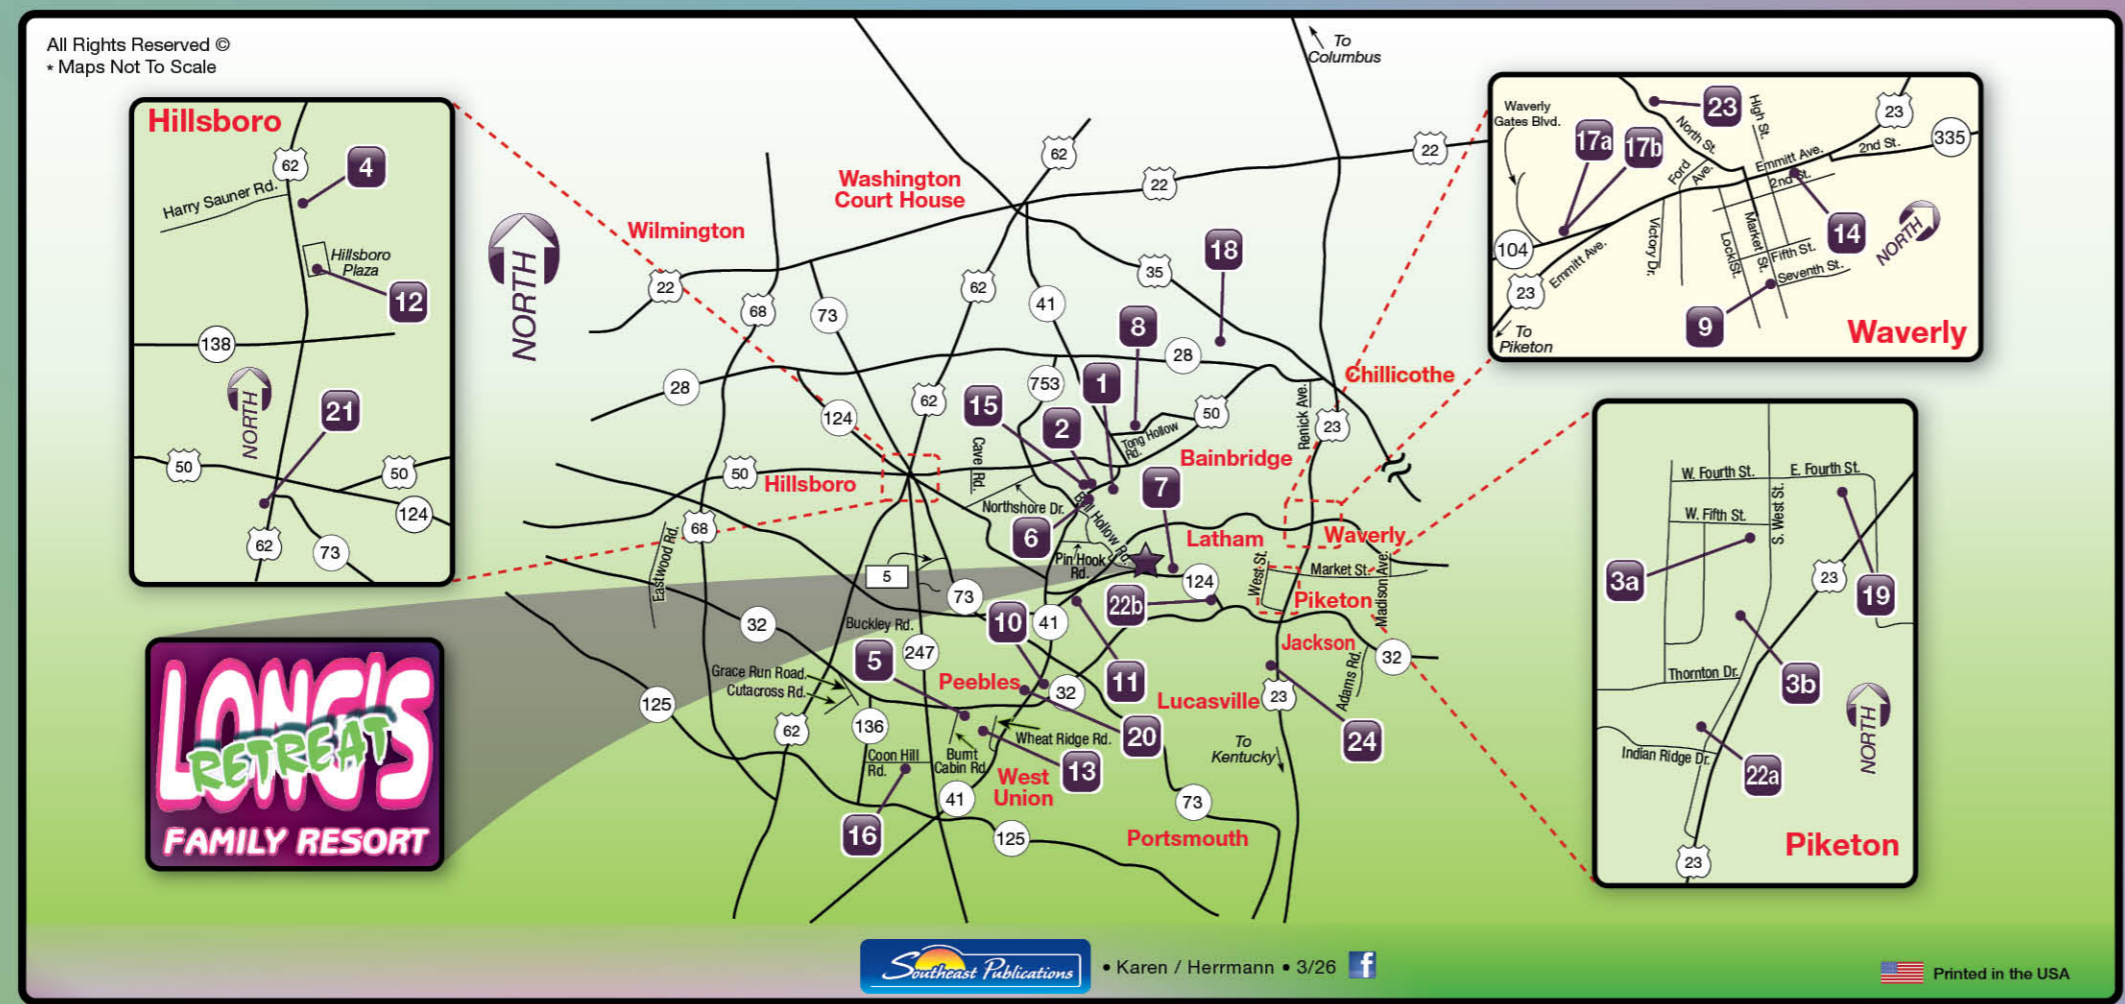

AREA ATTRACTIONS:
 AMISH COMMUNITY IN ADAMS COUNTY
 AMISH COMMUNITY IN BAINBRIDGE
 ROCKY FORK LAKE STATE PARK
 PIKE LAKE STATE PARK
 TECUMSEH! OUTDOOR DRAMA
 SERPENT MOUND HISTORICAL SITE

PERMANENT CAMPING • CABIN RENTALS
 DAY GUESTS • SWIMMING
 SPLASH PAD • WATERSLIDES • GO KARTS
 MINIATURE GOLF • PADDLE BOATS
 CANOES • FISHING • CAMP STORE
 SHOWER HOUSES • PROPANE
WE DO NOT OFFER OVERNIGHT CAMPSITES

Airbnb: airbnb.com/h/theopalcabinathighlandhill
airbnb.com/h/theflorencecabinathighlandhill
airbnb.com/h/theorbiacabinathighlandhill

23

COUNTYLINE! Bowman's CARRYOUT

Pizza, Subs
Wings, Beer
& Wine

Located Near
Sinking Spring

937-588-4911

"Best Pizza this side of the Countyline"

11

ACE Wallingford's Ace Hardware

"ACE is the Place!"
8am-6pm Mon.-Sat.
(937) 587-2944
150 North Main St.
Peebles, OH 45660

10

KLINKER'S LUMBER & BUILDERS SUPPLIES

Fun for the Whole Family!

1439 US Hwy 23
Piketon, Ohio
(740) 289-4151

SOUTHBOUND FLEA MARKET
PIKETON, OH

Inside/Outside Vendors
• Live Entertainment
• Full-Service Concessions
• Open Sat + Sun, 9am-5pm
Year Round, Rain or Shine