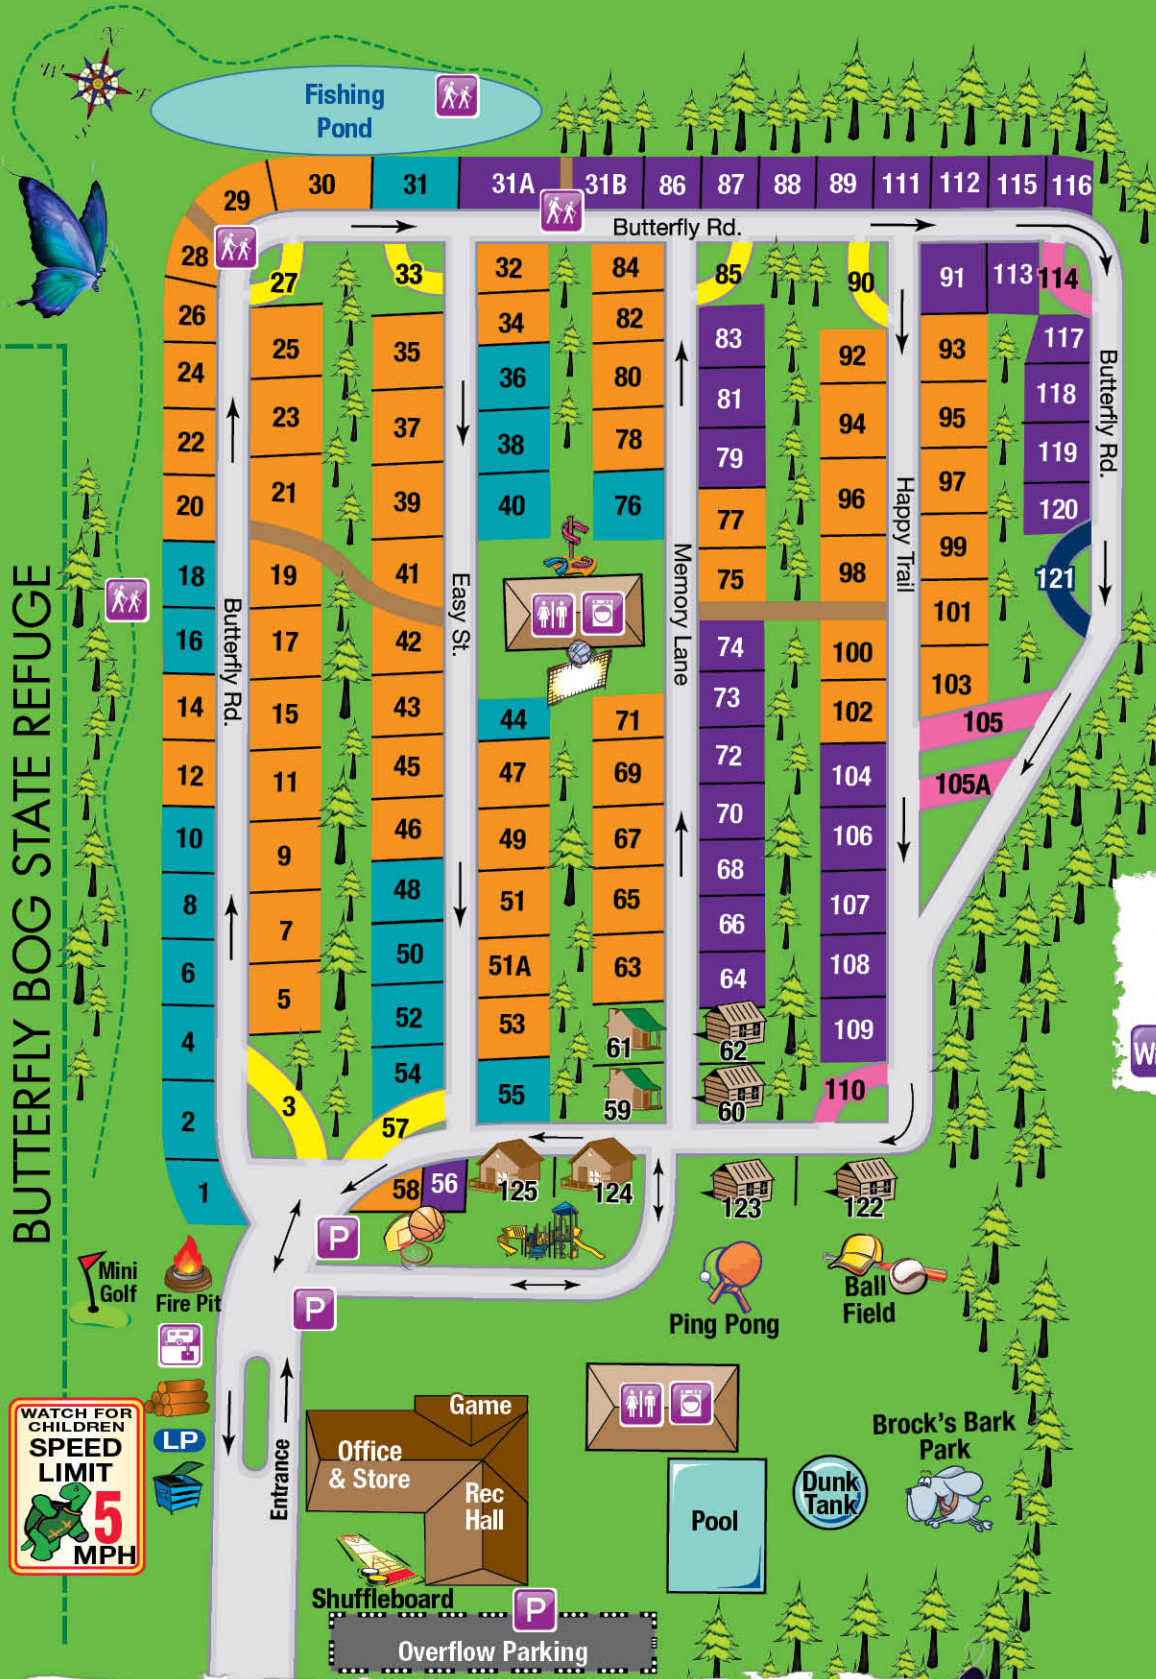

The Lethos extend a warm welcome and a sincere wish that you have a fun and enjoyable visit!

BUTTERFLY BOG STATE REFUGE

Name

Site #

Check-Out
12 Noon

FREE WiFi
No Password Needed
3 Easy Steps

- Connect to Butterfly Camping Resort
- Open Web Browser
- Hit Free Access Button

DISCOUNT TICKETS
for Six Flags Great Adventure
ON SALE
in the Office!

Map Legend

- | | | |
|------------------------|--------------------|--------------|
| 30 Amp W/E Back-In | Cottage | Dump Station |
| 30 Amp W/E Pull-Thru | Deluxe Cabin | Laundry |
| 30 Amp W/E/S Back-In | Bear Bone Cabin | Nature Trail |
| 30 Amp W/E/S Pull-Thru | Firewood | Restroom |
| 50 Amp W/E/S Back-In | Dumpster | Parking |
| 50 Amp W/E/S Pull-Thru | LP Propane Station | |

MILEAGE CHART

Seaside Heights	20 miles	30 minutes
New York City	59 miles	1 hour
Philadelphia	60 miles	1 hour
Atlantic City	66 miles	1 hour 5 minutes
Cape May	96 miles	1 hour 30 minutes

Don't forget to check the office to see what fun activities are planned for this weekend!

All Rights Reserved ©
* Map Not To Scale

Southwest Publications • Sonia V. • 06/23

Printed in the USA

BAGEL RUN
MADE THE OLD FASHIONED WAY

\$3 off \$15 Purchase

\$4 off \$20 Purchase

With Coupon Not Combinable
2 Coupons per customer
Expires 12/31/23