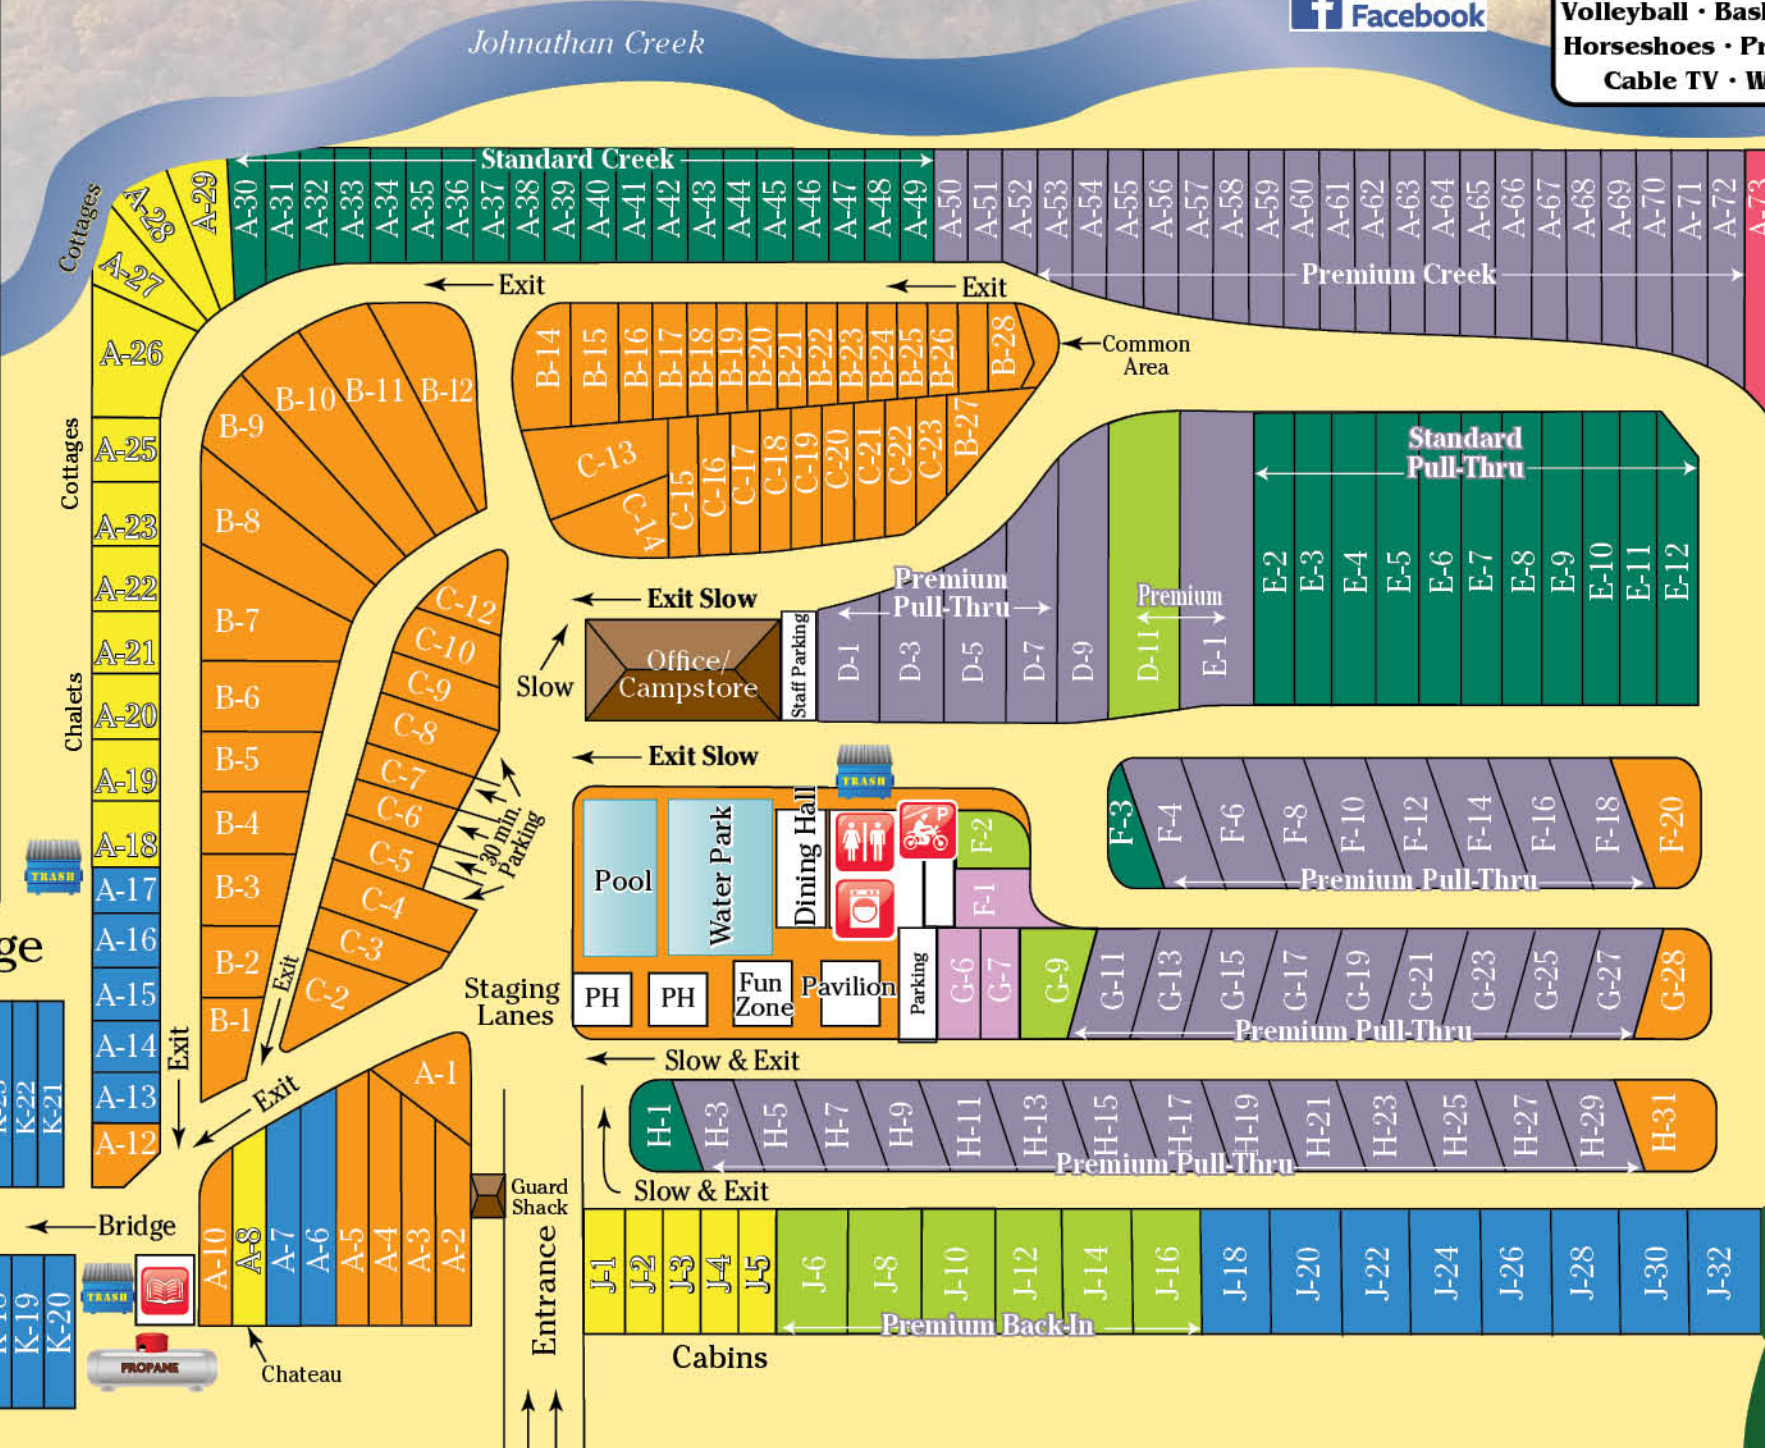

STONEBRIDGE RV RESORT

1786 Soco Road
Maggie Valley, NC 28751

828-926-1904

www.stonebridgecampgrounds.com
email: info@stonebridgecampgrounds.com
Haywood County

Site #
Bathhouse / Laundry

OPEN YEAR ROUND
All Sites include
FULL Hookup w/Cable TV
BOOK ONLINE TODAY!

SPEED LIMIT
5
MPH

Follow us on Facebook

Family Fun • Pool
Volleyball • Basketball
Horseshoes • Propane
Cable TV • Wi-Fi

LEGEND

- Seasonal
- 50 AMP (Park Model Community)
- 30/50 AMP Standard Pull-Thru, Standard Creek
- Rental Cabins, Chalets & Cottages
- 30/50 Premium Family
- Premium Pull-Thru / Premium Creek
- Premium Back-In
- Dry Camping
- Pull-In Only
- Dumpster
- Restroom
- Laundry
- Dog Run
- Covered Motorcycle Parking
- Rec Room
- Propane Pumping Station
- PH Pump House

NORTH

Stonebridge Park Home Village

← To Cherokee, NC   US Rt. 19   To I-40 & Waynesville, NC →