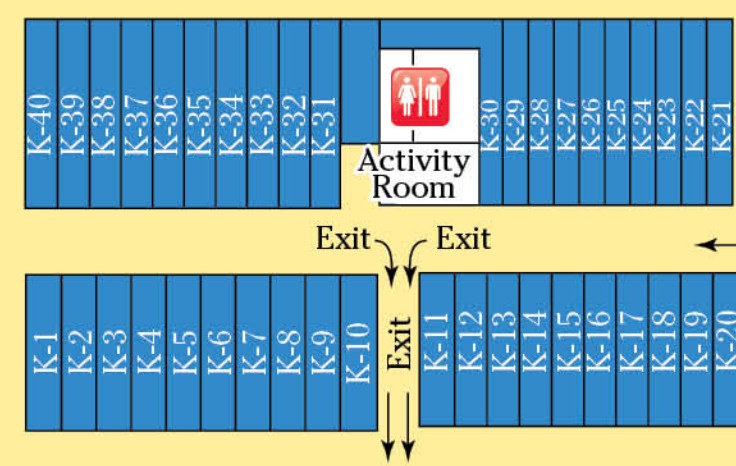

STONEBRIDGE RV RESORT

1786 Soco Road
Maggie Valley, NC 28751

828-926-1904

www.stonebridgecampgrounds.com
email: info@stonebridgecampgrounds.com
Haywood County

Site #
Bathhouse / Laundry

OPEN YEAR ROUND
All Sites include
FULL Hookup w/Cable TV
BOOK ONLINE TODAY!

SPEED LIMIT
5
MPH

Follow us on Facebook

Family Fun • Pool
Volleyball • Basketball
Horseshoes • Propane
Cable TV • Wi-Fi

LEGEND

- Seasonal
- 50 AMP (Park Model Community)
- 30/50 AMP Standard Pull-Thru, Standard Creek
- Rental Cabins, Chalets & Cottages
- 30/50 Premium Family
- Premium Pull-Thru / Premium Creek
- Premium Back-In
- Dry Camping
- Pull-In Only
- Dumpster
- Restroom
- Laundry
- Dog Run
- Covered Motorcycle Parking
- Rec Room
- Propane Pumping Station
- PH Pump House

NORTH

Stonebridge Park Home Village

← To Cherokee, NC   US Rt. 19   To I-40 & Waynesville, NC →