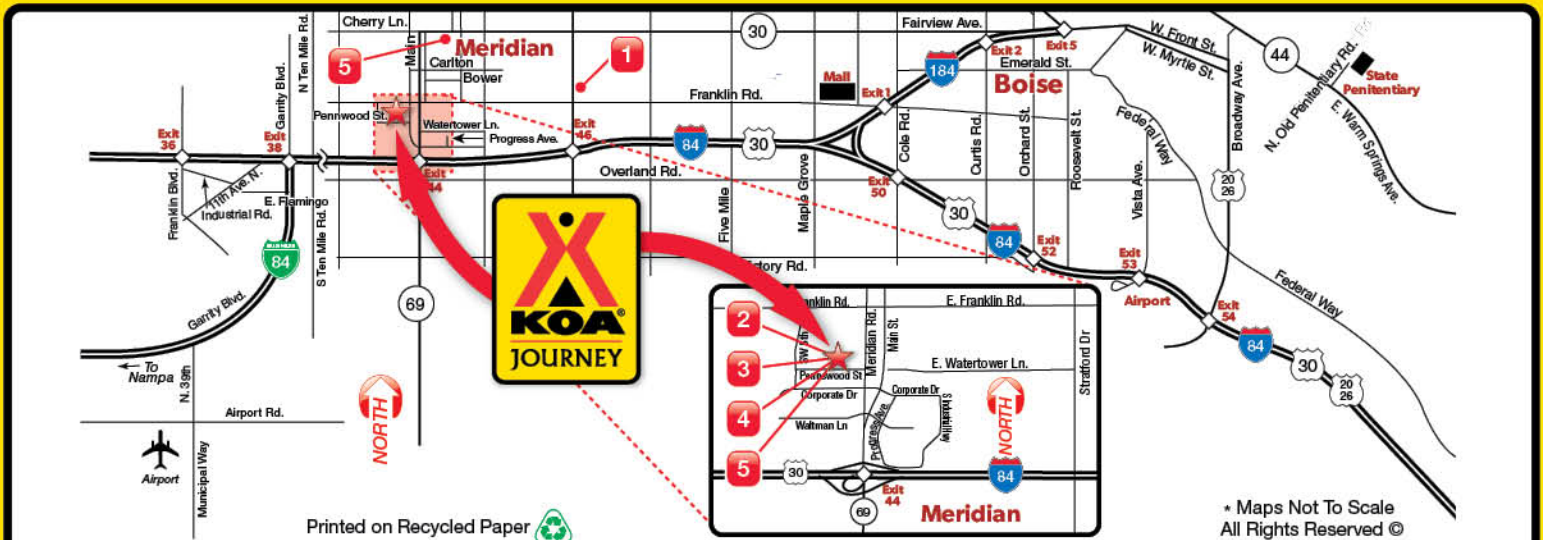

WELCOME TO BOISE/MERIDIAN RV RESORT

We hope your visit with us will be a pleasant one.

HOURS

Summer: Office 8am - 8pm • Clubhouse/Pool 8am - 10pm

Winter: (Oct 1 - Apr 1) Office 8am - 6pm • Clubhouse/Pool 8am - 8pm

NO Lifeguard on Duty at Pool Year Round

Check-in time 2pm • Check-out time 12pm

**SPEED LIMIT IS 5 MPH THROUGHOUT THE CAMPGROUND.
REPEAT OFFENDERS MAY BE ASKED TO LEAVE THE CAMPGROUND.**

Quiet Hours Are 10:00 pm To 7:00 am

The Campground has a **NO REFUND** policy.
We reserve the right to refuse service to anyone.

- 2 GUIDE CHANNEL
- 3 KBOI(CBS)
- 4 KAID(PBS)
- 5 KIVI(ABC)
- 6 KYVB
- 7 KNIN(FOX)
- 8 KTRV(IND)
- 9 A&E
- 10 AMC
- 11 ANIMAL PLANET
- 12 BRAVO
- 13 CARTOON NETWORK
- 14 CMT

- 15 CNN
- 16 COMEDY CENTRAL
- 17 DISCOVERY
- 18 DISNEY
- 19 ESPN
- 20 ESPN2
- 21 FOOD
- 22 FOX NEWS
- 23 FS1
- 24 FX
- 25 HALLMARK
- 26 HALLMARK MOVIES
- 27 HGTV
- 28 HISTORY
- 29 INSPIRATION
- 30 ID
- 31 ION
- 32 MSNBC
- 33 NAT GEO
- 34 PARAMOUNT
- 35 WX CHANNEL
- 36 REELZ
- 37 SUNDANCE
- 38 SYFY
- 39 TBS
- 40 TBS ALT
- 41 TCM
- 42 TNT
- 43 TNT ALT
- 44 TV LAND
- 45 USA
- 46 ESPN UNIVERSITY
- 47 MOTOR TREND
- 48 MTV
- 49 NICKELODEON
- 50 WE

Printed on Recycled Paper

* Maps Not To Scale
All Rights Reserved ©

• Doug / Stahley • 01/26

Printed in the USA

The RV Bunch
Join US TODAY!
thervbunch.com

VISION RV.com
"World's Largest Selection of Used RV Parts/
Motorhome Parts for Sale"
(606) 843-9889
VisoneRV.com

Idaho PIZZA
Pizzeria

- Pizza, Salad Bar, and Sandwiches
- Lunch Buffet (Daily 11-2pm)
- Monthly Specials
- Dine-in, Carry-out, Delivery

(208) 888-4441
405 E Fairview Ave, Meridian
idahopizzacompany.com

MORGAN RV REPAIR

Services:

- Refrigerators
- Air Conditioners
- Furnaces
- Hot Water Heaters
- LP Gas Issues
- Fresh Water Systems
- Sewage/Holding Tank Issues
- Awning Repairs
- Electrical Systems
- Slide-Outs • Roofs
- Plumbing Repairs

Mobile Service

208-488-1755

Drew Morgan • Drew@morganrvrepair.com

Walk-in Urgent Care
Open 7 Days a Week

Primary Health
Urgent Care

3280 E. Lanark Dr. PrimaryHealth.com

Mobile Tire Service

Tires and more at your door!

MOBILE TIRES

208-572-9036
www.ttmobiletires.com

Reliable RV & Equipment Transport Services

Licensed • Insured
Professional Transport

E&D TRANSPORT SERVICES

208-921-7451
ed-transport-services-llc.square.site