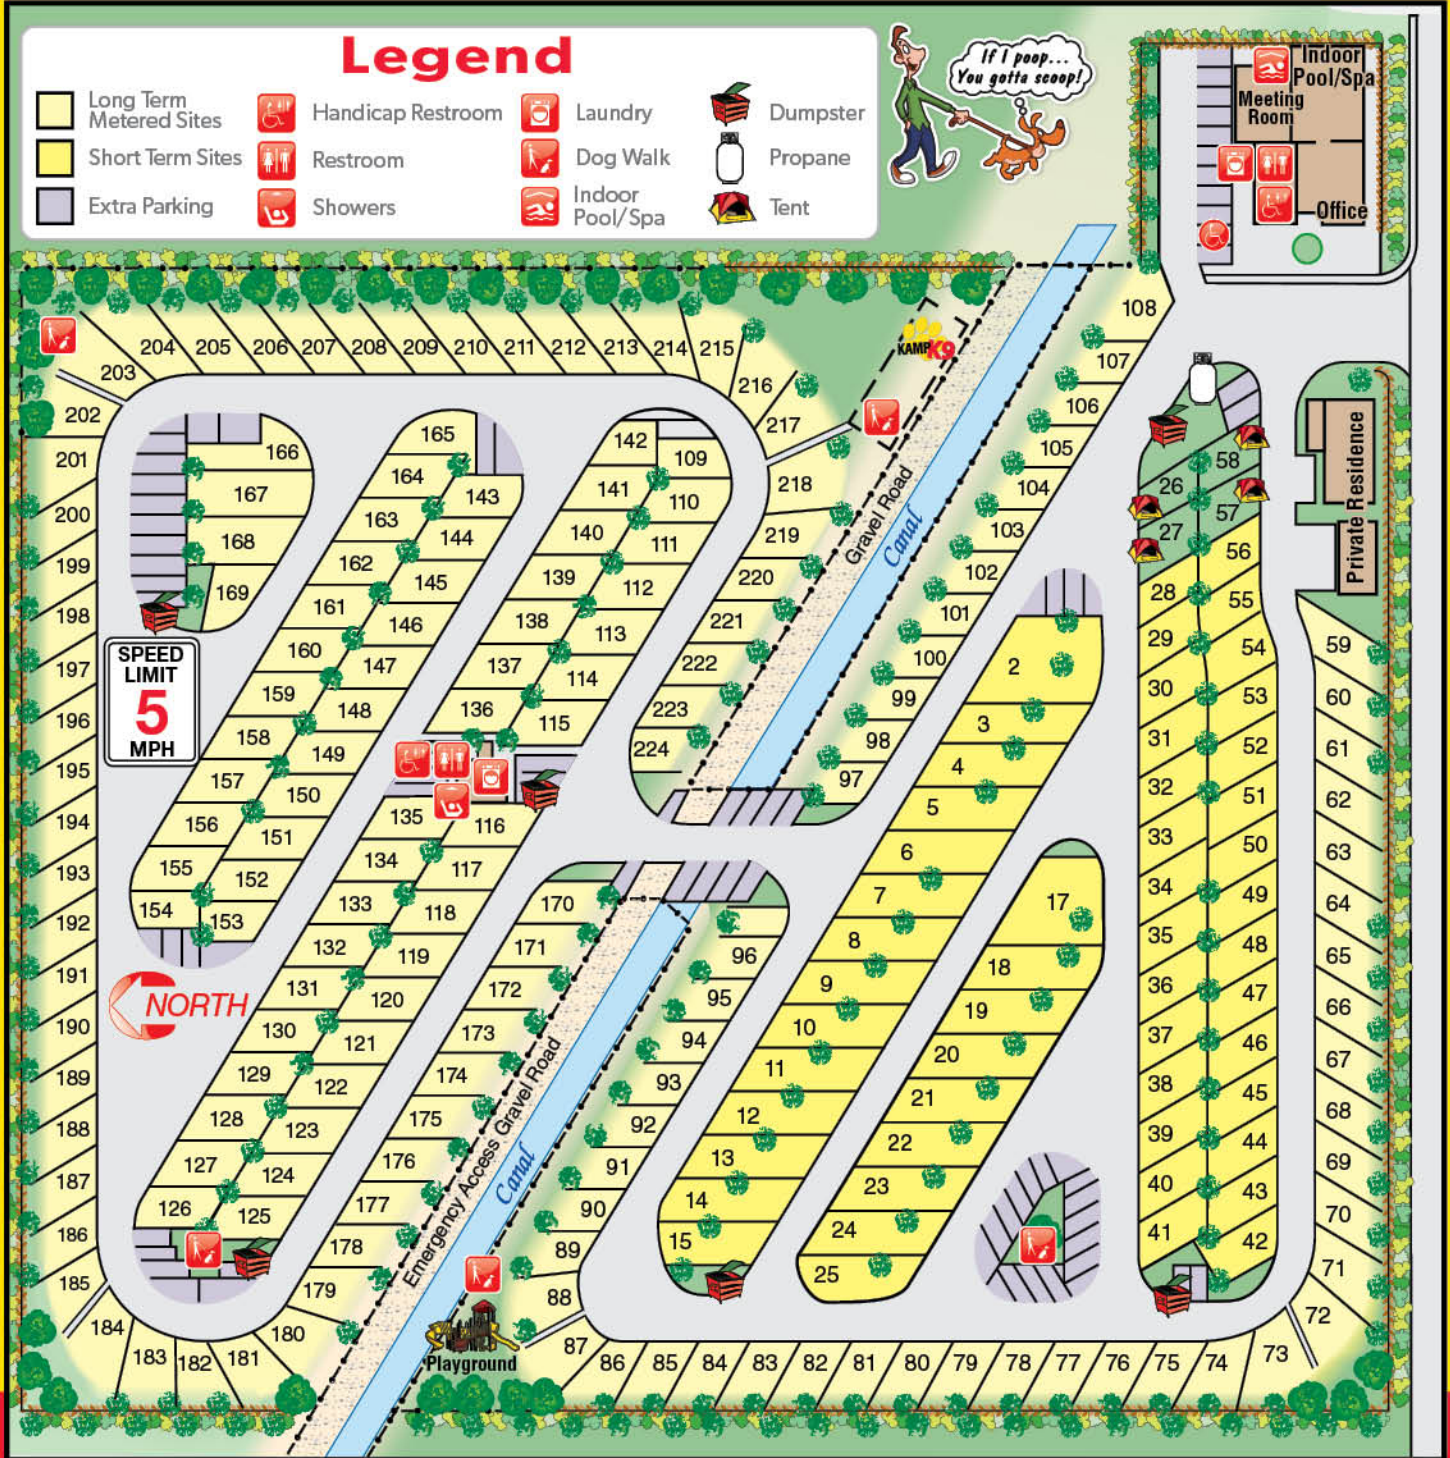

GUEST SERVICES GUIDE

BOISE/MERIDIAN KOA JOURNEY

We are your ultimate RV destination in the heart of Treasure Valley. We are located in the friendly city of Meridian, Idaho. Our location is near many recreational, shopping and historical venues.

GPS Coordinates: 43.60071 N • 116.39595 W

Open All Year

Bathroom Codes: Men: _____ Women: _____

Site#: _____

WiFi: _____

184 W. Penwood St. | Meridian, ID 83642 | Ada County
boisekoadesk5@gmail.com | KOA.com/campgrounds/boise

Winter: (Oct 1 - Apr 1) Office 8am - 6pm • Clubhouse/Pool 8am - 8pm

NO Lifeguard on Duty at Pool Year Round

Check-in time 2pm • Check-out time 12pm

**SPEED LIMIT IS 5 MPH THROUGHOUT THE CAMPGROUND.
REPEAT OFFENDERS MAY BE ASKED TO LEAVE THE CAMPGROUND.**

Idaho PIZZA
Pizzeria

- Pizza, Salad Bar, and Sandwiches
- Lunch Buffet (Daily 11-2pm)
- Monthly Specials
- Dine-in, Carry-out, Delivery

(208) 888-4441
405 E Fairview Ave, Meridian
idahopizzacompany.com

MORGAN RV REPAIR