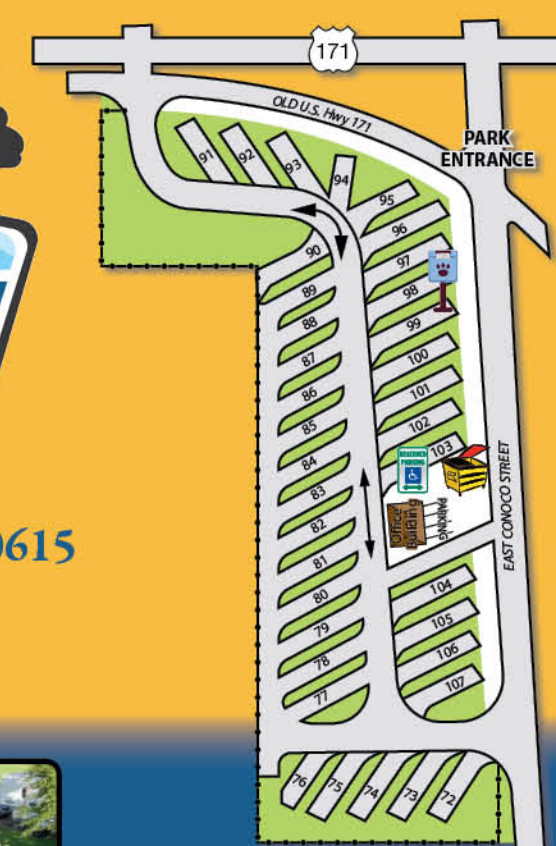

2736 Conoco Street  
Lake Charles, Louisiana 70615  
Calcasieu Parish  
337-439-2916

All sites 30/50AMP  
W/S/E

WiFi Available  
Password ourguest

**3a**

337-478-7278  
3620 Gerstner Mem. Blvd.  
Lake Charles, LA 70607

**3b**

337-527-7153  
1812 Ruth St.  
Sulphur, LA 70663

Since 1984

**LINE-A-BED** AND TRUCK ACCESSORIES

5th Wheel Hitches  
Gooseneck Hitches  
Airbags • Toolboxes  
and many other truck accessories